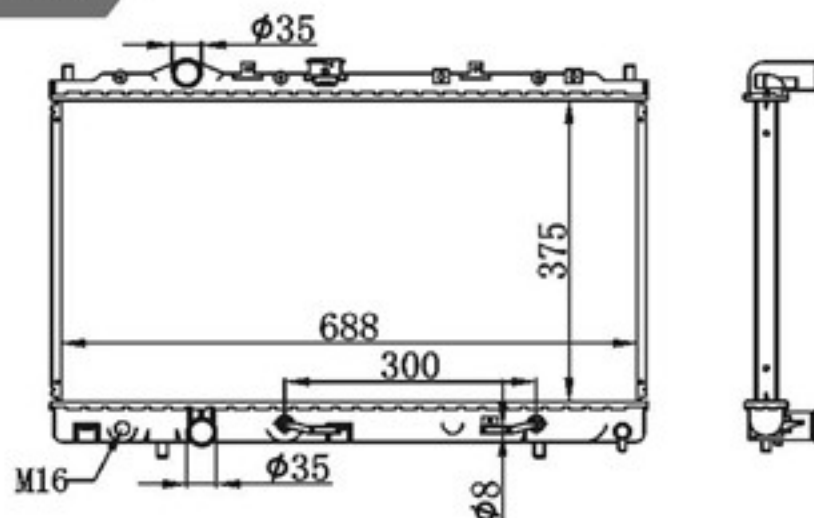

BY-37063

MODELS : LANCER' 2000 AT
CORE SIZE : 375×688
TANK SIZE : 47/47×713
CARTON: 775*120*555
P A : 16/22/26/32
DPI :
OEM : MR482848
NISSENS: