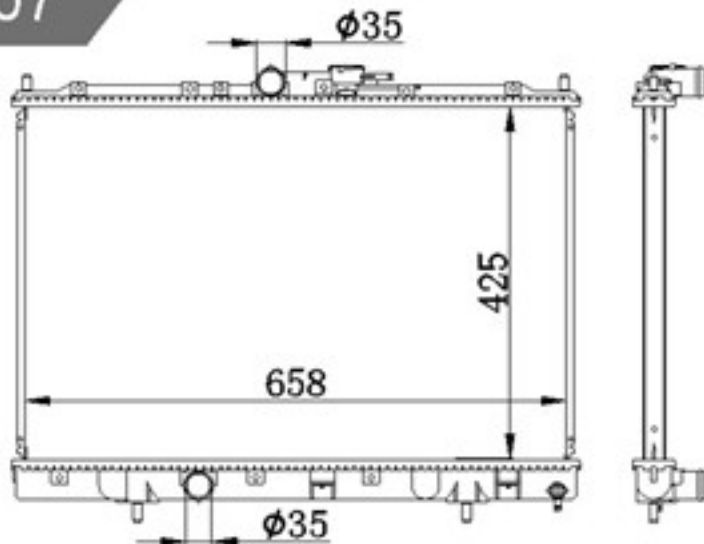

BY-37107

MODELS : PAJERO 68158(飞腾) 99- MT
CORE SIZE : 425×658
TANK SIZE : 48/48×678
CARTON: 740*120*620
P A : 16/26/32
DPI :
OEM : MR431239/MR571562
NISSENS: