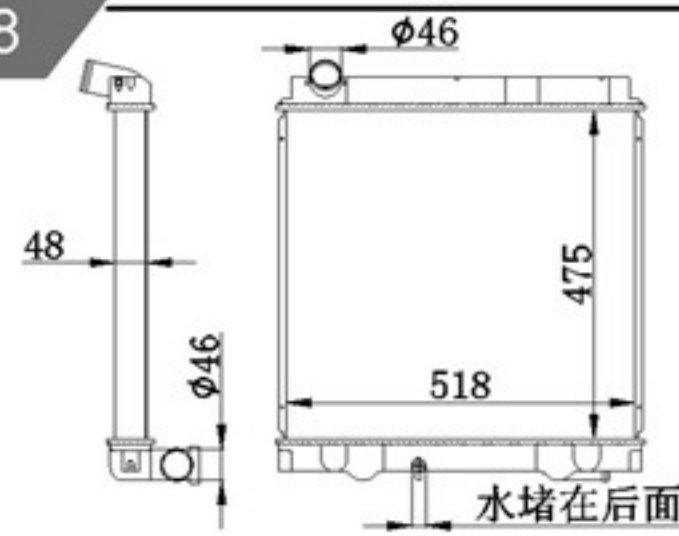

BY-37208

MODELS : CANTER 5.2D 4M51 02- MT
CORE SIZE : 475×518
TANK SIZE : 66.5/66.5×544
CARTON: 740*210*590

P A : 48
DPI :
OEM : ME403822
NISSENS: