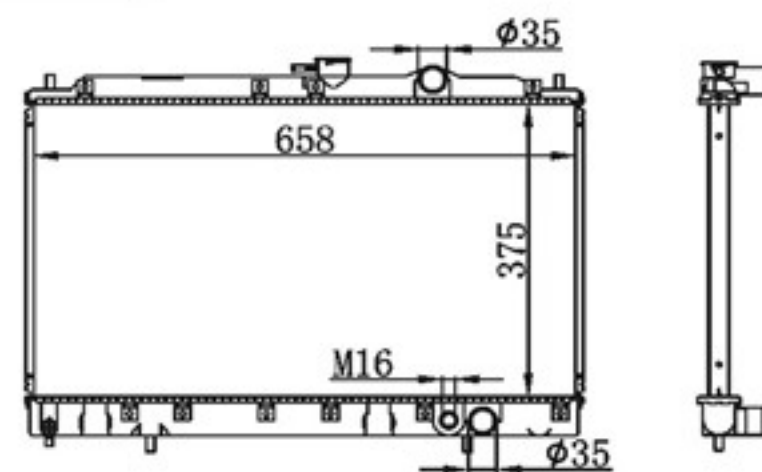

BY-37024

MODELS : GALANT 2.0' 87-92 E32A/E33A/4G37/4G63 MT P A : 16/26/32
CORE SIZE : 375×658 DPI :
TANK SIZE : 50/50×686 OEM : MB356527/MB356555
CARTON: 750*120*565 NISSENS: 62830