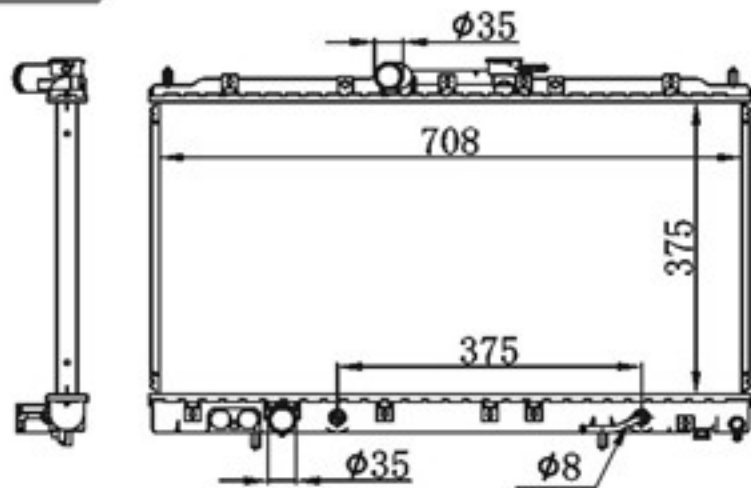

BY-37031

MODELS : GALANT' 98 EC5A/6A13/4G93 AT
CORE SIZE : 375x708
TANK SIZE : 48/48x735
CARTON: 800*120*565
P A : 16/26/32
DPI :
OEM : MR258801/281668
NISSENS: 62869A