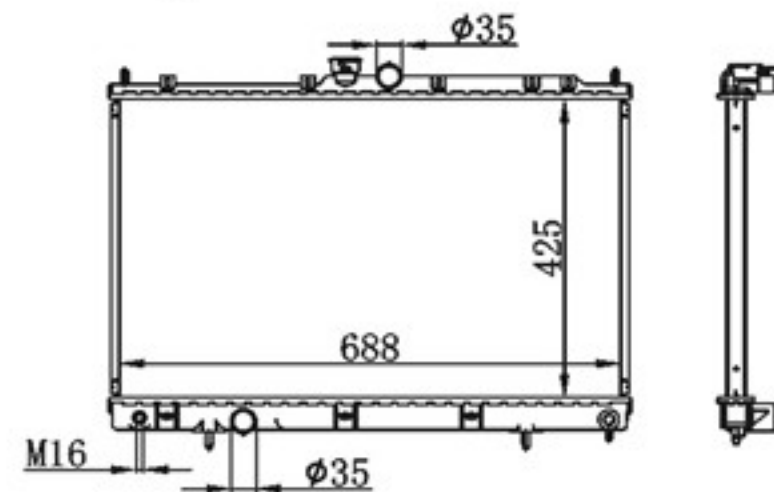

BY-37022

MODELS : OUTLANDER' 03-05 MT P A : 16/22/26/32
CORE SIZE : 425×688 DPI :
TANK SIZE : 47/47×713 OEM :
CARTON: 775*120*610 NISSENS: