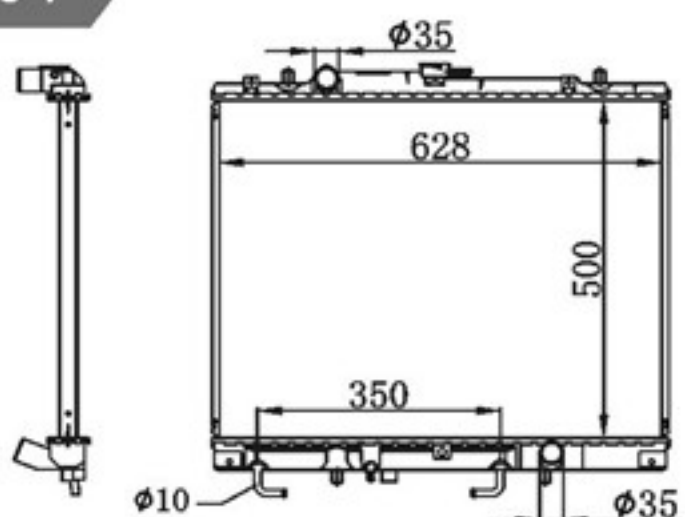

BY-37091

MODELS : MONTERO SPORT AT
CORE SIZE : 500×628
TANK SIZE : 55/55×660
CARTON: 720*130*705

P A : 16/22/26/32/36
DPI :
OEM : MN171180
NISSENS: