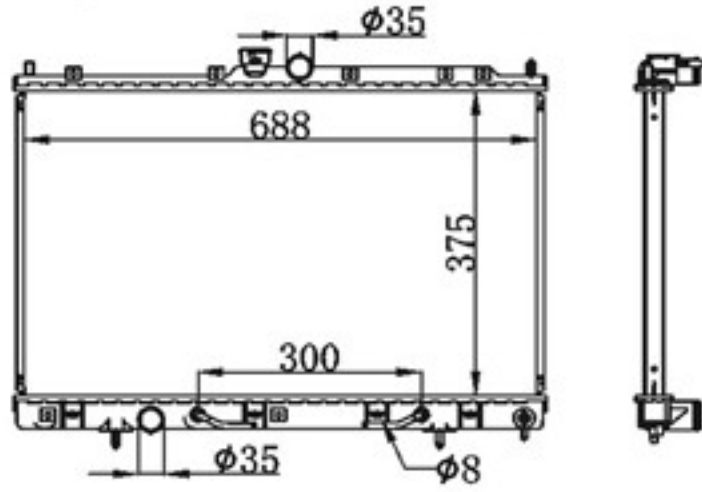

BY-37241

MODELS : OUTLANDER CU5W 03- AT P A : 16/22/26/32
CORE SIZE : 375×688 DPI :
TANK SIZE : 47/47×713 OEM :
CARTON: 710*120*630 NISSENS: