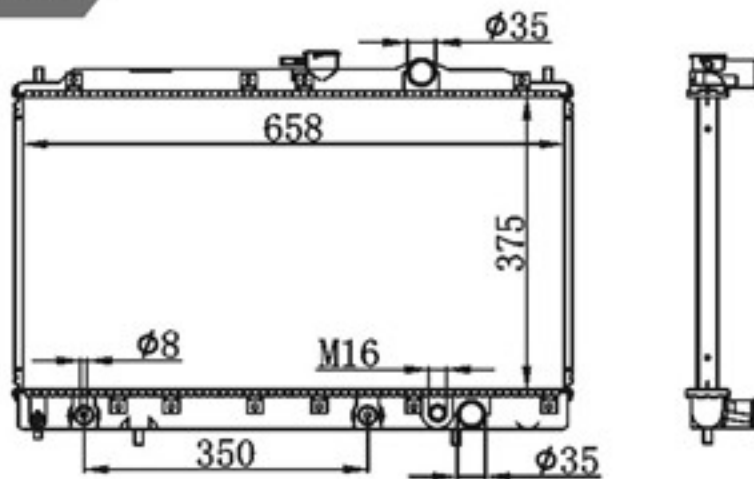

BY-37023

MODELS : GALANT 2.0' 87-92 E32A/E33A/4G37/4G63 AT P A : 16/26/32
CORE SIZE : 375×658 DPI : 233-PA26
TANK SIZE : 50/50×686 OEM : MB356528/MB356555
CARTON: 750*120*565 NISSENS: 62832