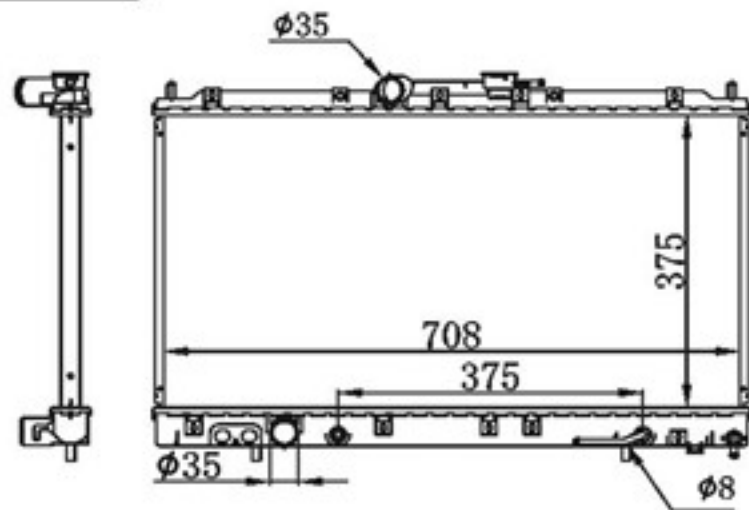

BY-37057

MODELS : GALANT 98-华晨阳 AT
CORE SIZE : 375×708
TANK SIZE : 48/48×735
CARTON: 800*120*555
P A : 16/26/32
DPI :
OEM :
NISSENS: