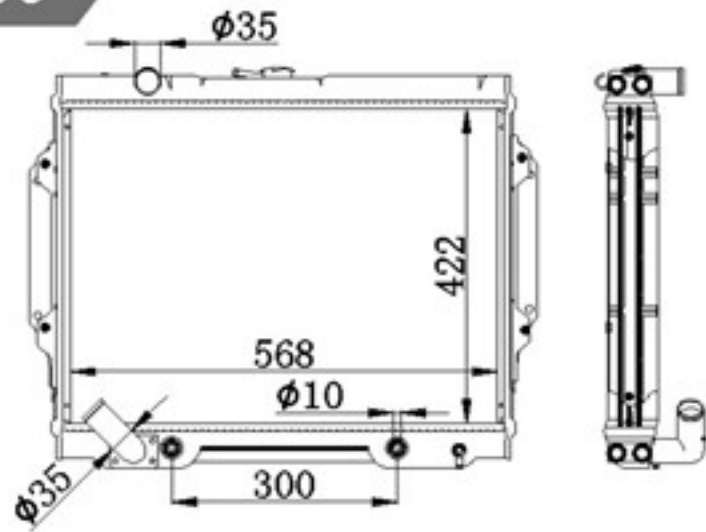

BY-37105

MODELS : PAJERO V33' 92-98 AT
CORE SIZE : 422×568
TANK SIZE : 61/61×598
CARTON: 730*170*610
P A : 26/32
DPI :
OEM : MB660077
NISSENS: 62884