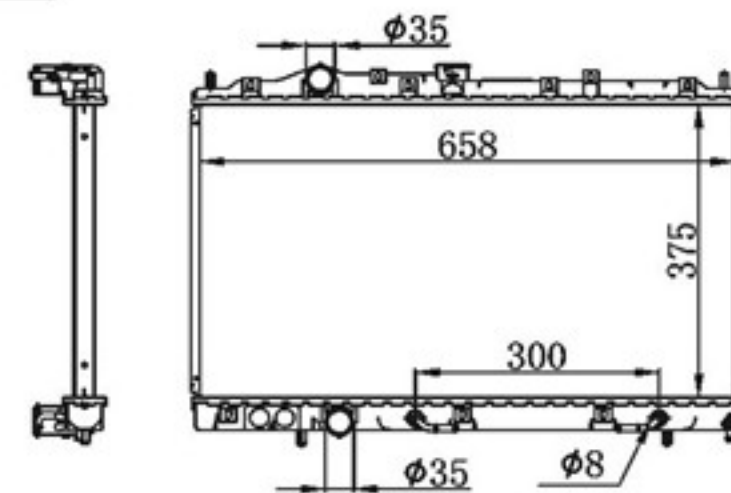

BY-37012

MODELS : LANCER' 95-99 AT
CORE SIZE : 375×658
TANK SIZE : 48/48×678
CARTON: 740*120*550
P A : 26/32
DPI :
OEM : MR187964
NISSENS: