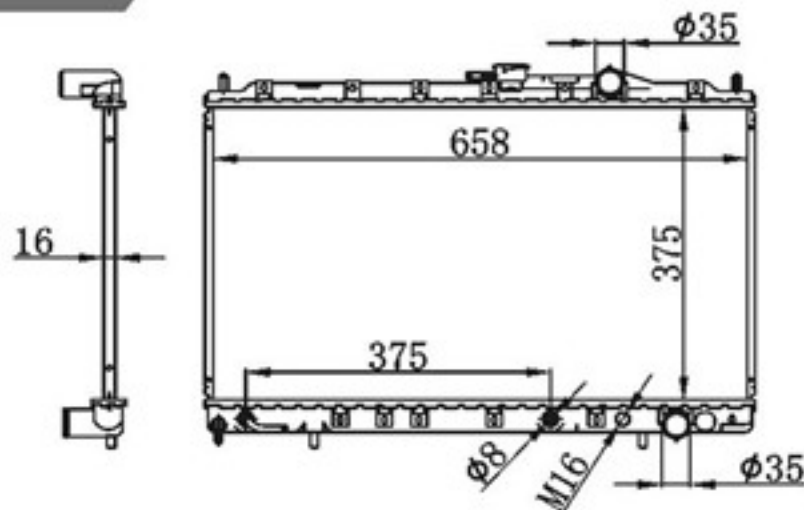

BY-37043

MODELS : SPACE WAGON/CHARIOT 92-97 AT P A : 16
CORE SIZE : 375×658 DPI :
TANK SIZE : 33/48×678 OEM : MB660212/924251
CARTON: 740*120*550 NISSENS: 62887