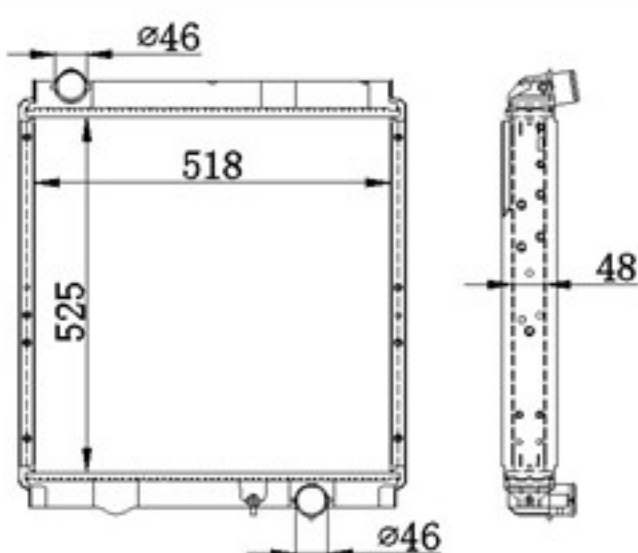

P A : 16/22/26/32
DPI :
OEM :
NISSENS:

BY-37202

MODELS : LANCER 01- MT
CORE SIZE : 400×688
TANK SIZE : 47/47×713
CARTON: 775*120*585

P A : 16/22/26/32
DPI :
OEM :
NISSENS:

BY-37203

MODELS : CANTER 5.2D/4.9D 4M50/4M51 02- MT
CORE SIZE : 525×518
TANK SIZE : 66.5/66.5×544
CARTON: 700*140*590