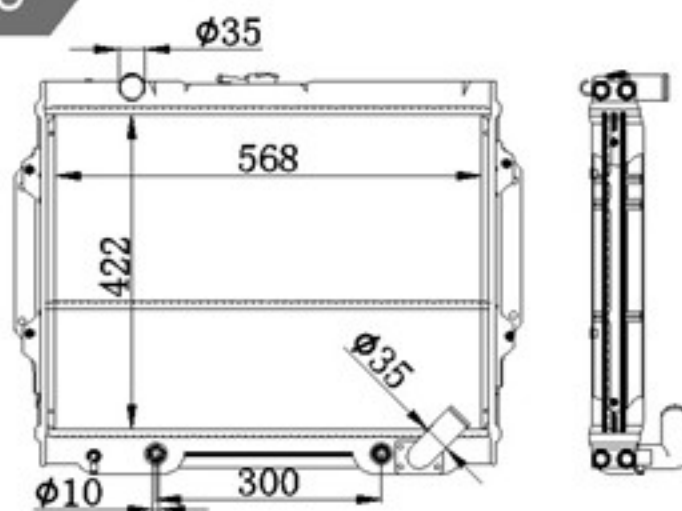

BY-37103

MODELS : PAJERO V31' 92-96 AT P A : 26/32
CORE SIZE : 422×568 DPI :
TANK SIZE : 61/61×598 OEM :
CARTON: 730*170*610 NISSENS: