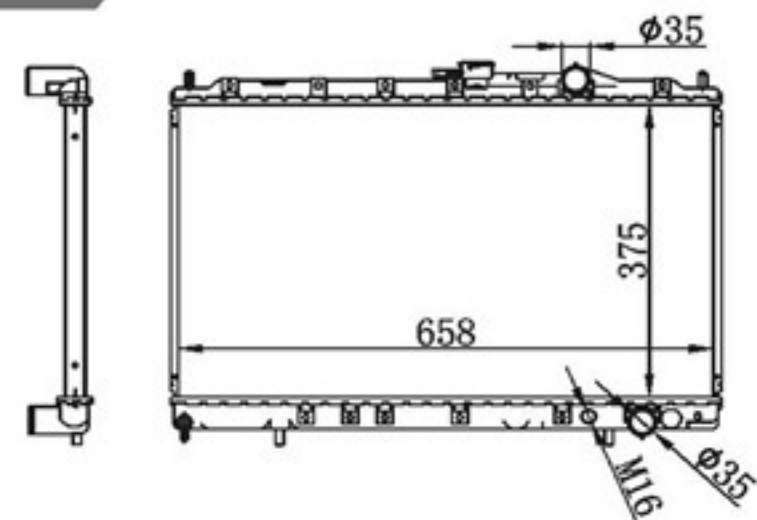

BY-36046

MODELS : SPACE WAGON/CHARIOT 92-97 MT P A : 26/32
CORE SIZE : 375×658 DPI :
TANK SIZE : 48/48×678 OEM : MB660212
CARTON: 740*120*550 NISSENS: