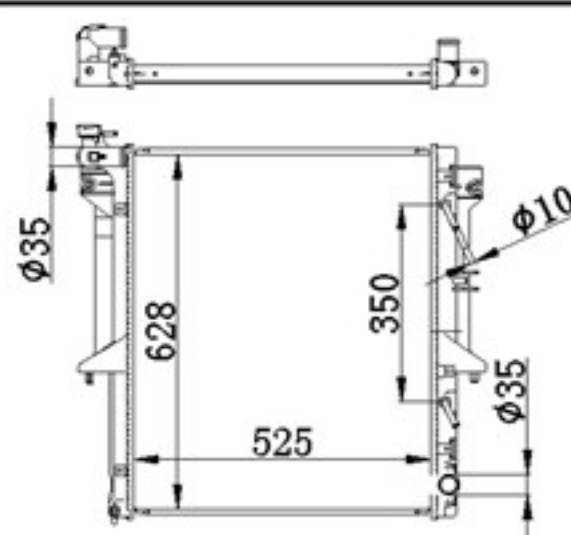

BY-37124

MODELS : L200' 07 AT P A : 16/26/32
CORE SIZE : 525×628 DPI :
TANK SIZE : 47.7/47.7×659.6 OEM :
CARTON: 795*145*760 NISSENS: