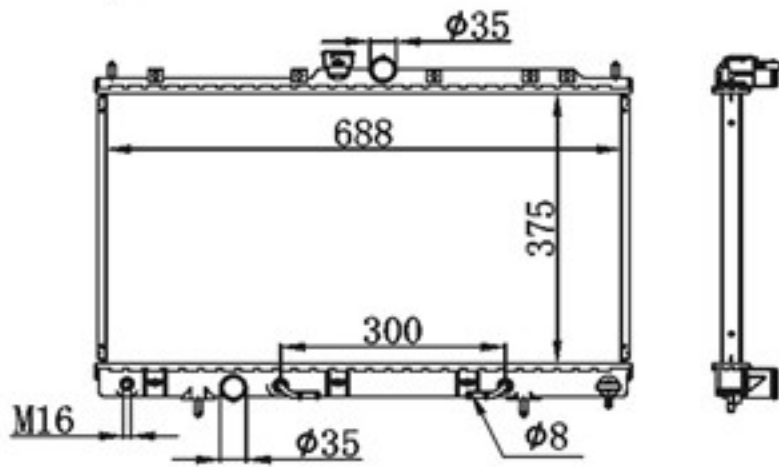

BY-37017

MODELS : LANCER (03-) 1.3i16V AT P A : 16/22/26/32
CORE SIZE : 375×688 DPI :
TANK SIZE : 47/47×713 OEM : MR968858/497744
CARTON: 775*120*560 NISSENS: