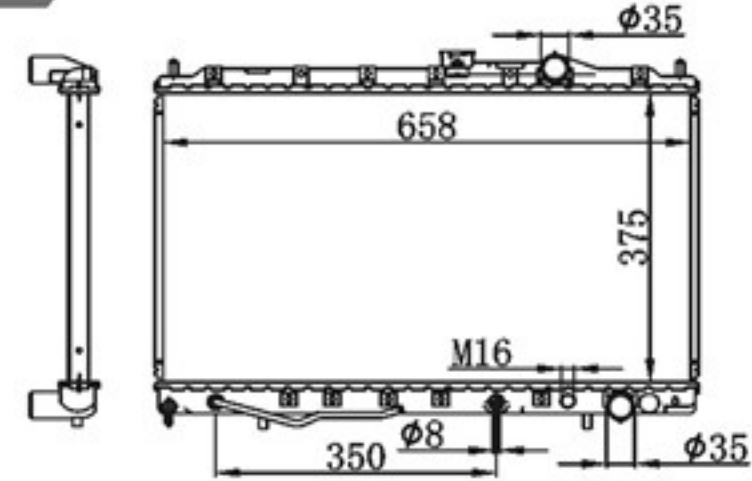

BY-37027

MODELS : GALANT E52A/E72A/4G93' 93-96 AT
CORE SIZE : 375x658
TANK SIZE : 48/48x678
CARTON: 740*125*550
P A : 26/32
DPI :
OEM : MB845793/MB845796
NISSENS: