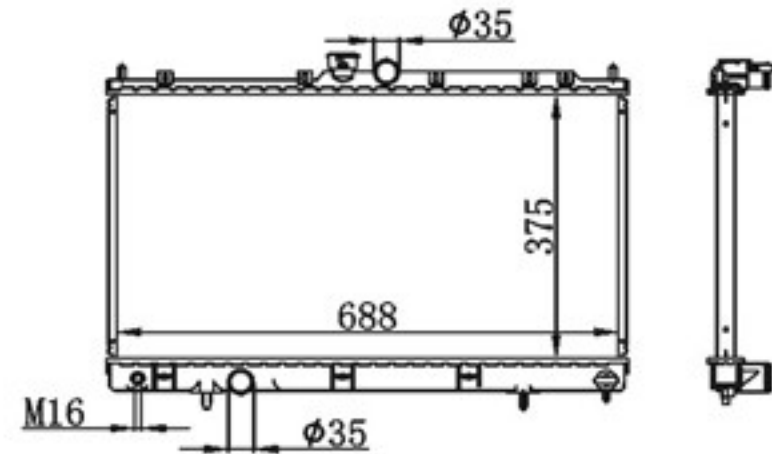

BY-37018

MODELS : LANCER' 2001 4G93/4G15 MT P A : 16/22/26/32
CORE SIZE : 375×688 DPI :
TANK SIZE : 47/47×713 OEM : MR497745
CARTON: 775*120*560 NISSENS: