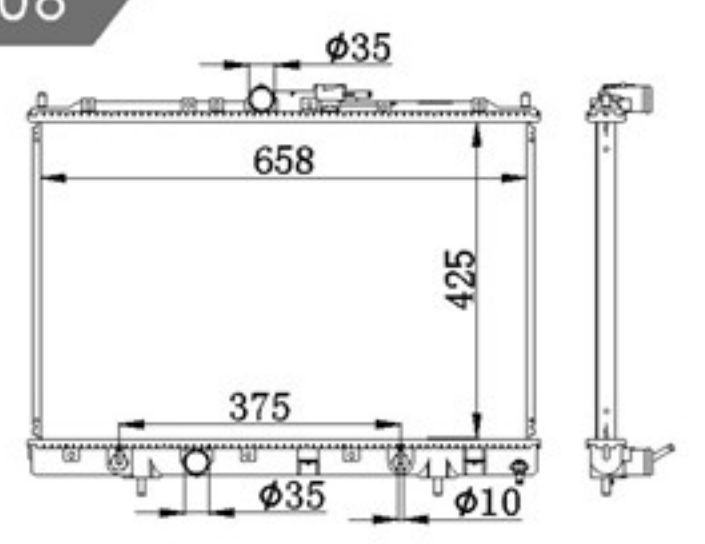

BY-37108

MODELS : PAJERO 68158(飞腾) 99- AT
CORE SIZE : 425×658
TANK SIZE : 48/48×678
CARTON: 740*120*620
P A : 16/26/32
DPI :
OEM : MR373172
NISSENS: