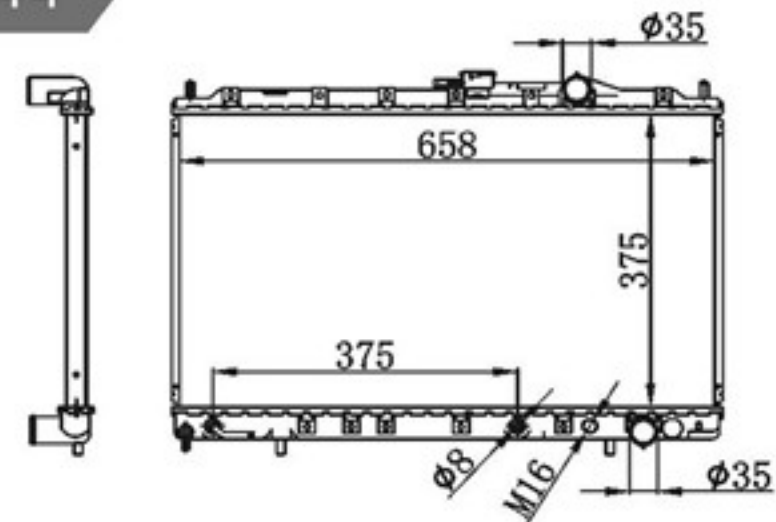

BY-37044

MODELS : SPACE WAGON/CHARIOT 92-97 AT P A : 26/32
CORE SIZE : 375×658 DPI : 1736/1921-PA26
TANK SIZE : 48/48×678 OEM : MB660212/924251
CARTON: 740*120*550 NISSENS: 62887