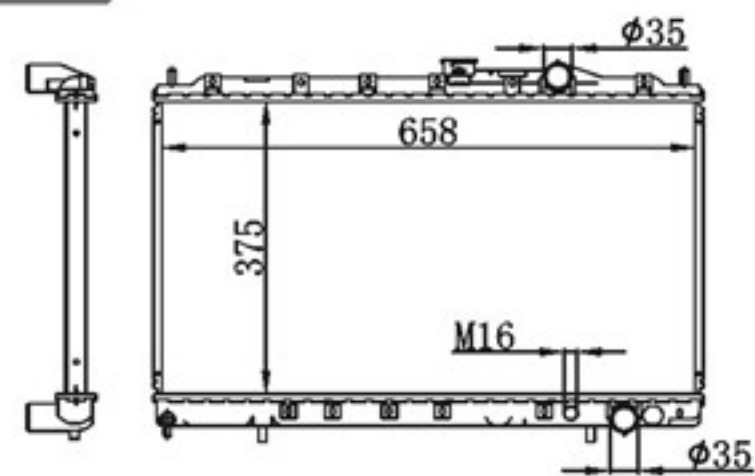

BY-36030

MODELS : GALANT E52A/E72A/4G93' 93-96 MT
CORE SIZE : 375x658
TANK SIZE : 48/48x678
CARTON: 740*125*550
P A : 26/32
DPI :
OEM : MB660566
NISSENS: 62839