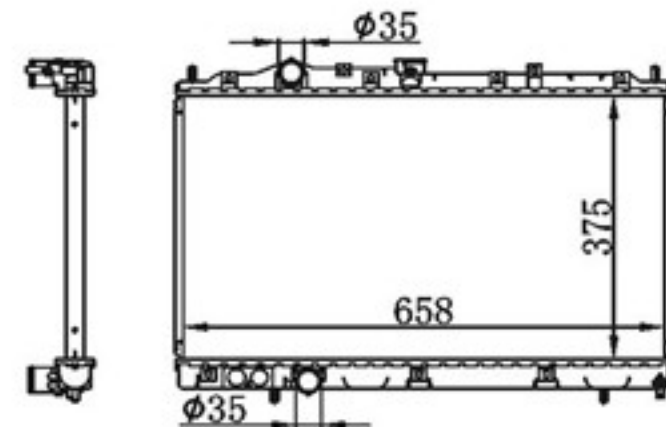

BY-37014

MODELS : LANCER' 95-99 MT
CORE SIZE : 375×658
TANK SIZE : 48/48×678
CARTON: 740*120*550
P A : 26/32
DPI :
OEM : MR204532
NISSENS: 628591