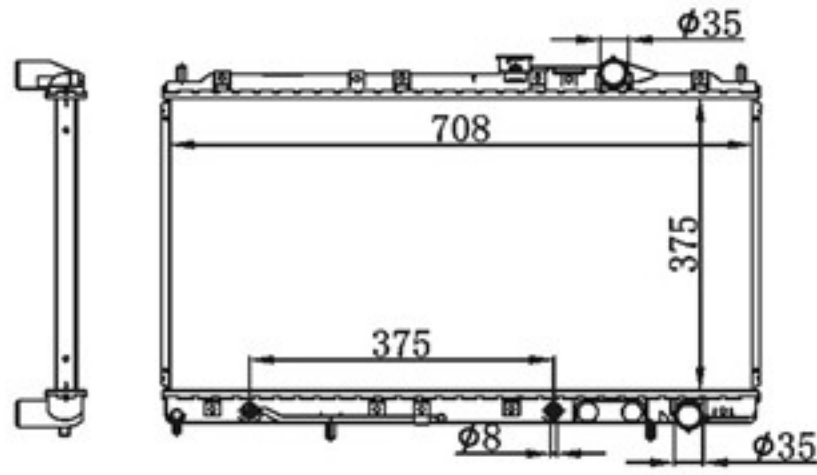

BY-37025

MODELS : GALANT' 92-95 AT
CORE SIZE : 375x708
TANK SIZE : 48/48x735
CARTON: 800*125*550
P A : 16/26/32
DPI : 1838-PA26
OEM : MR126088/127903
NISSENS: