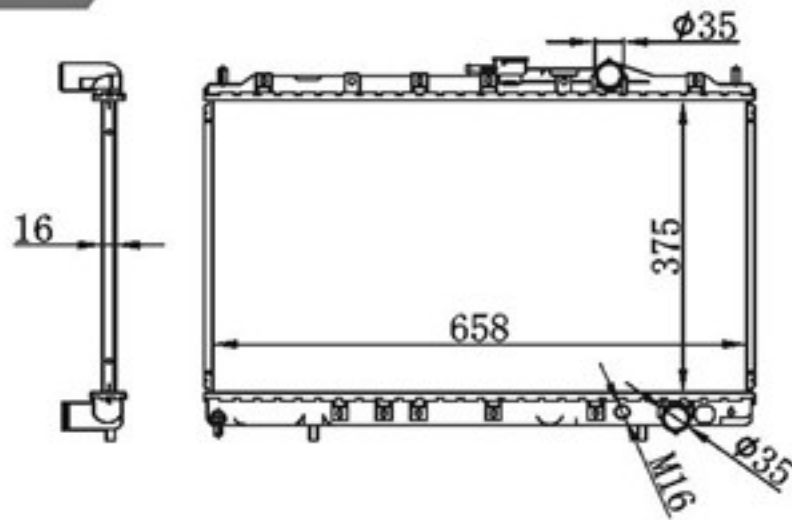

BY-37045

MODELS : SPACE WAGON/CHARIOT 92-97 MT P A : 16
CORE SIZE : 375×658 DPI :
TANK SIZE : 33/48×678 OEM : MB660212
CARTON: 740*120*550 NISSENS: