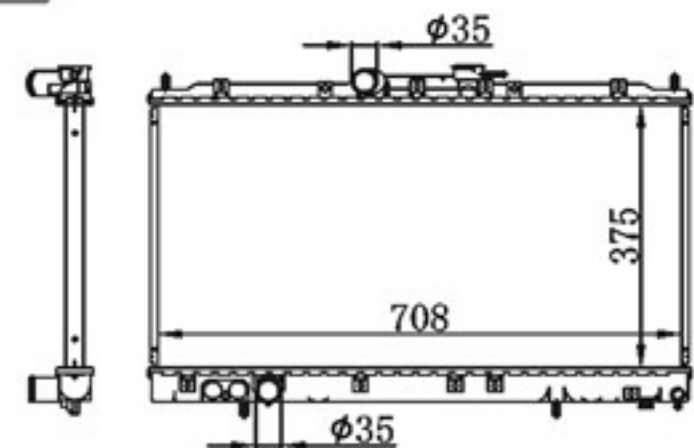

BY-37032

MODELS : GALANT' 98 EC5A/6A13/4G93 MT
CORE SIZE : 375x708
TANK SIZE : 48/48x735
CARTON: 800*120*565
P A : 16/26/32
DPI :
OEM : MR258800/281667
NISSENS: 62868A