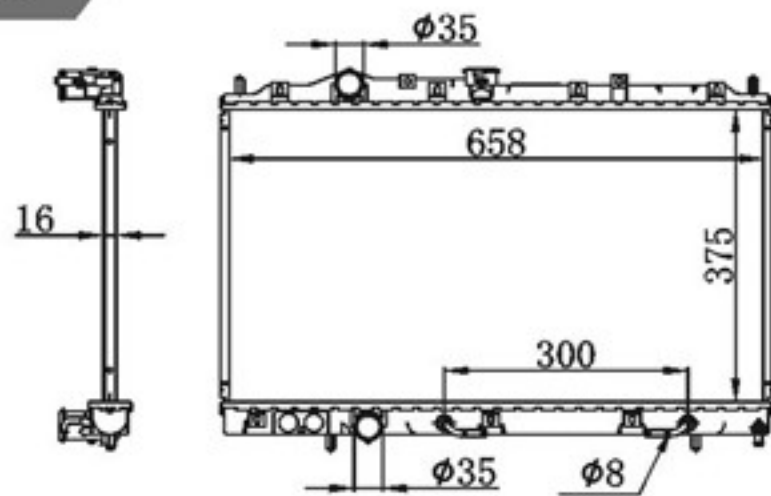

BY-37011

MODELS : LANCER' 95-99 AT
CORE SIZE : 375×658
TANK SIZE : 33/48×678
CARTON: 740*120*550
P A : 16
DPI : 1907
OEM : MR187964
NISSENS: