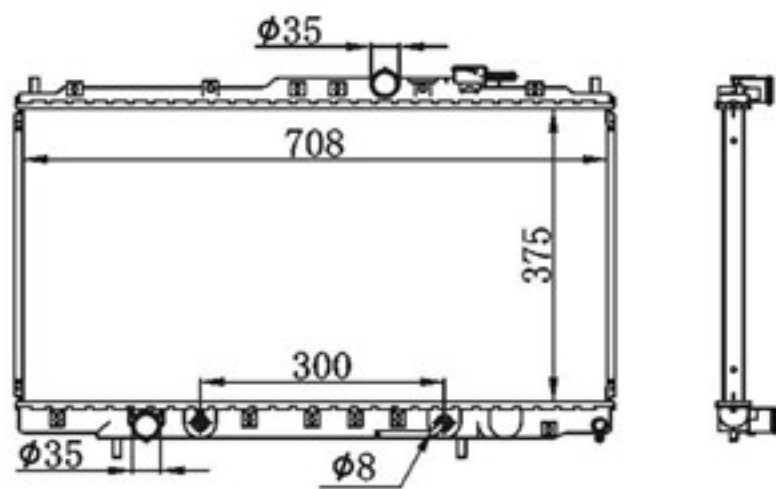

BY-37065

MODELS : GALANT 4CYL' 99-03 AT
CORE SIZE : 375×708
TANK SIZE : 48/48×735
CARTON: 800*120*565
P A : 16/26/32
DPI : 2300-PA16
OEM : MR312229
NISSENS: