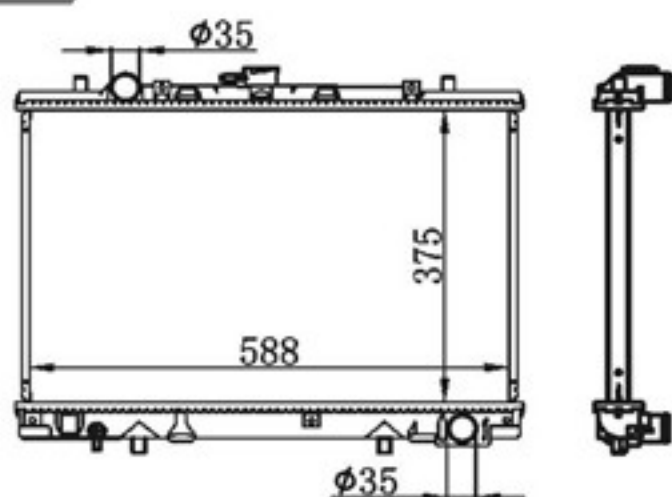

BY-37093

MODELS : LANCER' 01- MT
CORE SIZE : 375×588
TANK SIZE : 57/57×620
CARTON: 680*125*550

P A : 16/22/26/32
DPI :
OEM : MR127853
NISSENS: 62809