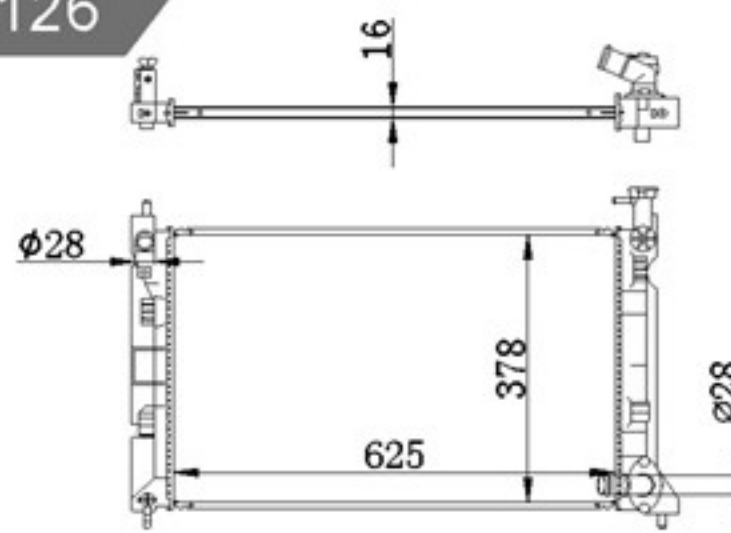

BY-36126

MODELS : COLT PLUS DBA-Z23W' 04- MT P A : 16
CORE SIZE : 625×378 DPI :
TANK SIZE : 33/48×400 OEM : 1350A038
CARTON: 840*145*550 NISSENS: