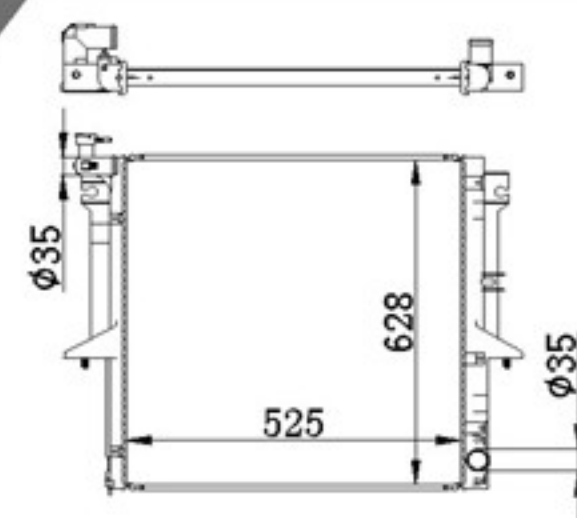

BY-36110

MODELS : L200' 07 MT
CORE SIZE : 525×628
TANK SIZE : 47.7/47.7×659.6
CARTON: 795*145*760
P A : 16/26/32
DPI :
OEM :
NISSENS: