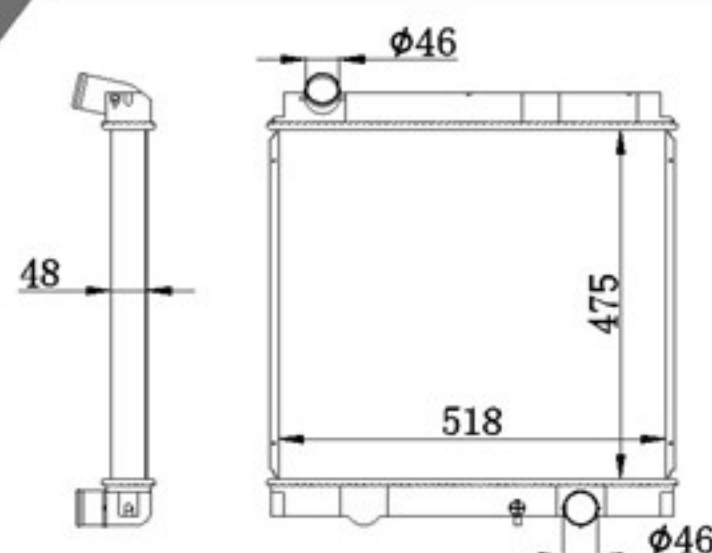

BY-37204

MODELS : CANTER 5.2D 4M51 02- MT
CORE SIZE : 475×518
TANK SIZE : 66.5/66.5×544
CARTON: 650*140*590

P A : 48
DPI :
OEM : ME403824
NISSENS: