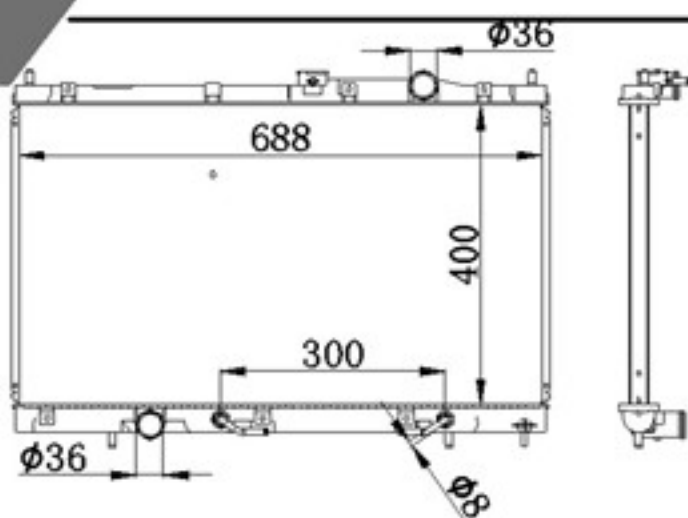

BY-37121

MODELS : LANCER WAJA N/D' 05 AT P A : 16/26/32
CORE SIZE : 400×688 DPI :
TANK SIZE : 49/49×717 OEM :
CARTON: 780*120*575 NISSENS: