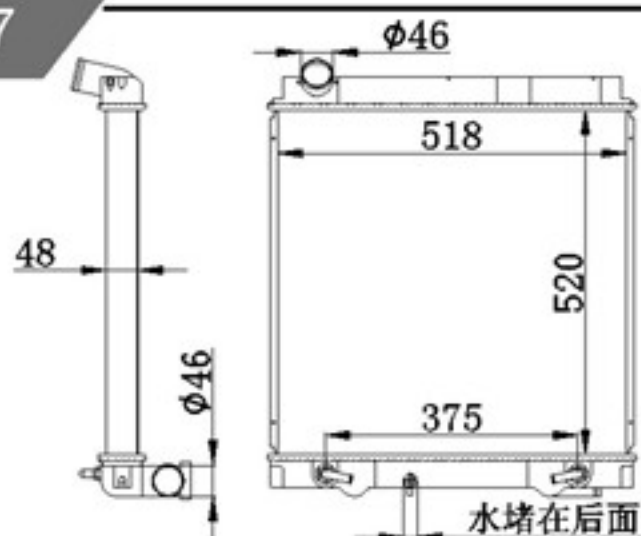

P A : 48
DPI :
OEM : ME403826
NISSENS:

BY-36206

MODELS : CANTER 5.2D 4M51 02- MT
CORE SIZE : 625×518
TANK SIZE : 66.5/66.5×544
CARTON: 800*140*590

P A : 48
DPI :
OEM : ME417292
NISSENS:

BY-37207

MODELS : CANTER 5.2D/4.9D 4M50/4M51 02- AT
CORE SIZE : 520×518
TANK SIZE : 66.5/66.5×544
CARTON: 695*210*590