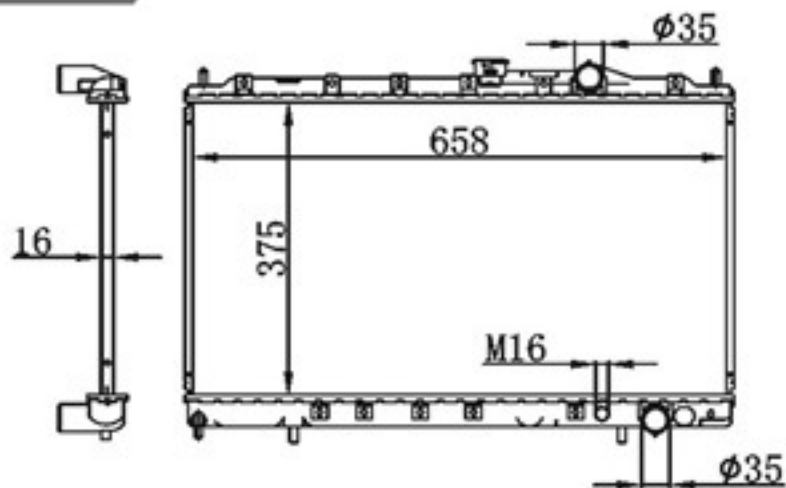

BY-37029

MODELS : GALANT E52A/E72A/4G93' 93-96 MT
CORE SIZE : 375x658
TANK SIZE : 33/48x678
CARTON: 740*125*550
P A : 16
DPI :
OEM : MB660566
NISSENS: 62839