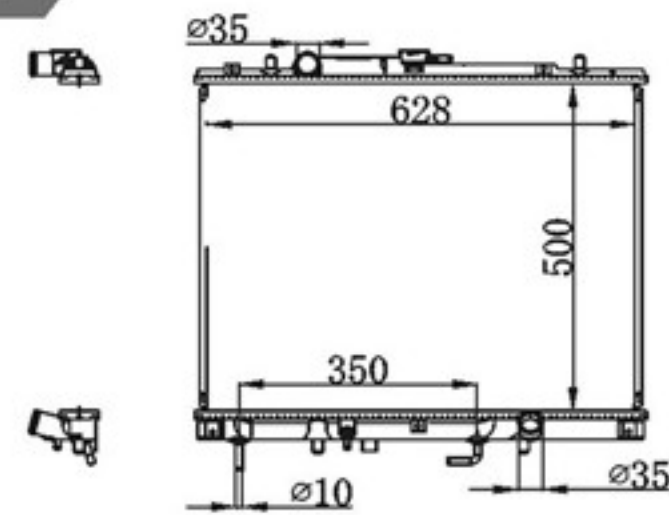

BY-37234

MODELS : MONTERO SPIRT 97-04 AT P A : 16/22/26/32
CORE SIZE : 500×628 DPI :
TANK SIZE : 55/55×660 OEM :
CARTON: 665*105*635 NISSENS: