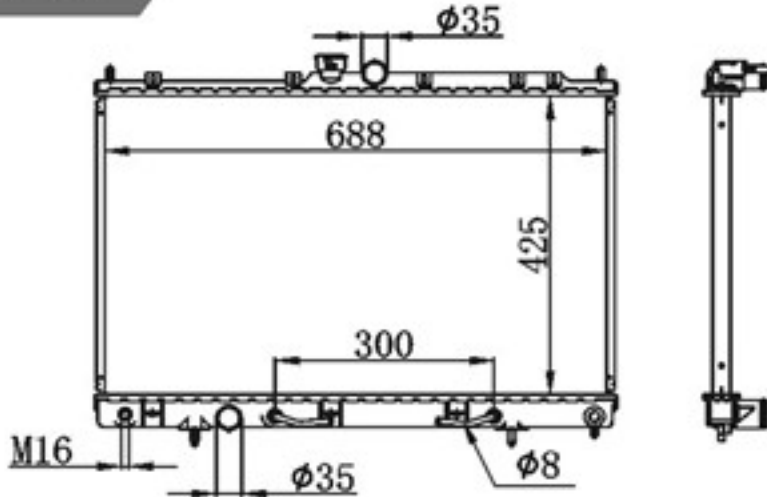

BY-37021

MODELS : OUTLANDER' 03-05 AT (欧蓝德) P A : 16/22/26/32
CORE SIZE : 425×688 DPI : 2617-PA26
TANK SIZE : 47/47×713 OEM : MR993927/431506
CARTON: 775*120*610 NISSENS: 62893