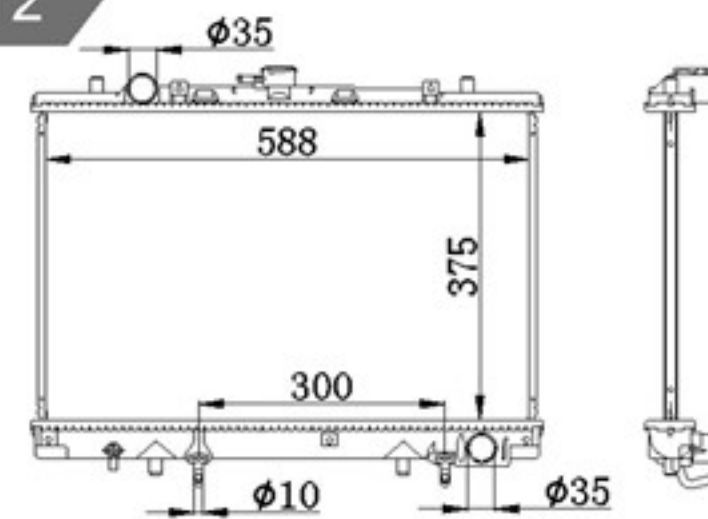

BY-37212

MODELS : LANCER 01- AT P A : 16/22/26/32
CORE SIZE : 375×588 DPI :
TANK SIZE : 57/57×620 OEM : MB724487/6
CARTON: 680*125*550 NISSENS: