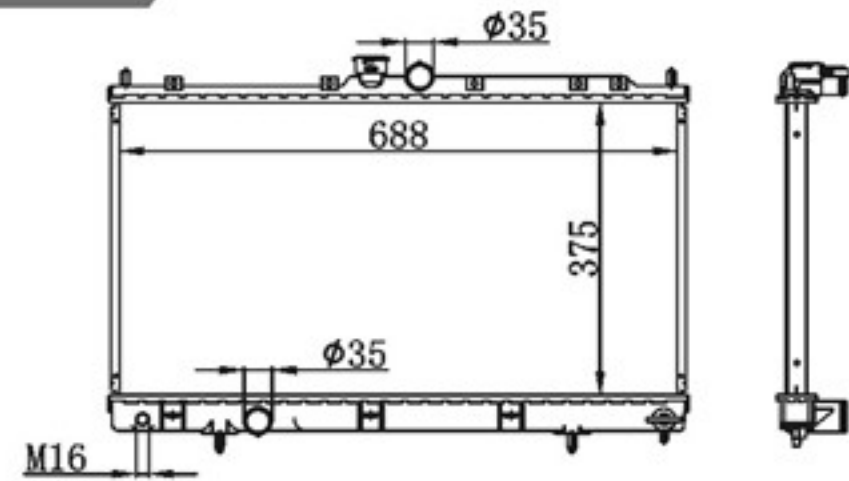

BY-37020

MODELS : LANCER' 00-03 CS2W/CS5W MT (菱绅) P A : 16/22/26/32
CORE SIZE : 375×688 DPI :
TANK SIZE : 47/47×713 OEM :
CARTON: 775*120*560 NISSENS: