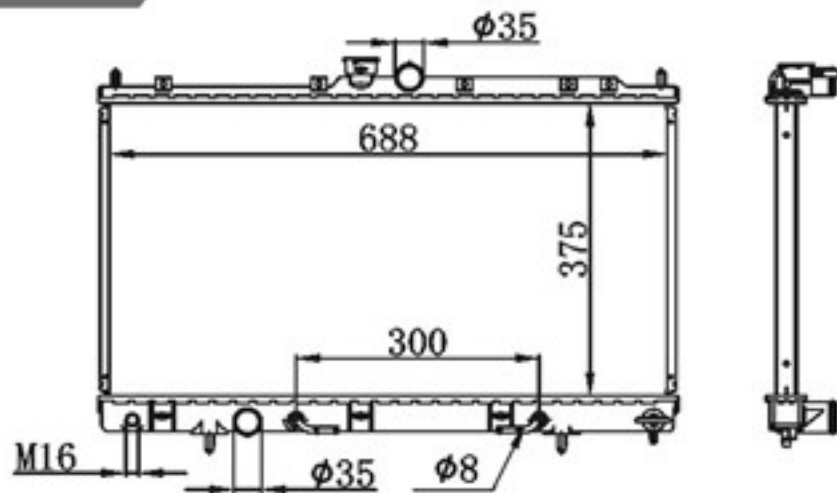

BY-37019

MODELS : LANCER' 00-03 CS2W/CS5W AT (菱绅) P A : 16/22/26/32
CORE SIZE : 375×688 DPI : 2448-PA16
TANK SIZE : 47/47×713 OEM : MR968858/968857
CARTON: 775*120*560 NISSENS: 62894