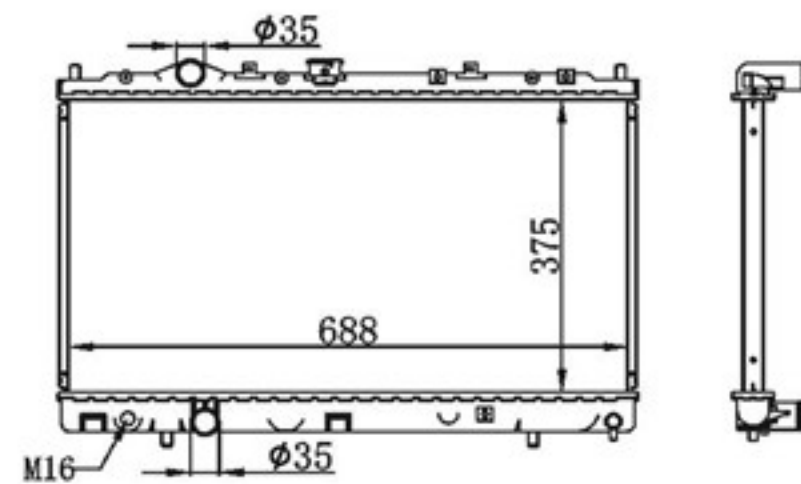

BY-37064

MODELS : LANCER' 2000 MT
CORE SIZE : 375×688
TANK SIZE : 47/47×713
CARTON: 775*120*555
P A : 16/22/26/32
DPI :
OEM :
NISSENS: