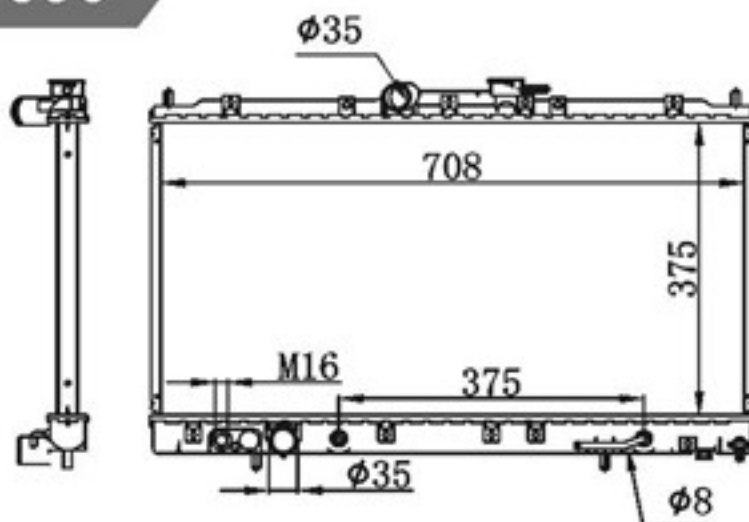

BY-37059

MODELS : GALANT' 98 4G93 AT
CORE SIZE : 375×708
TANK SIZE : 48/48×735
CARTON: 800*120*555
P A : 16/26/32
DPI :
OEM :
NISSENS: