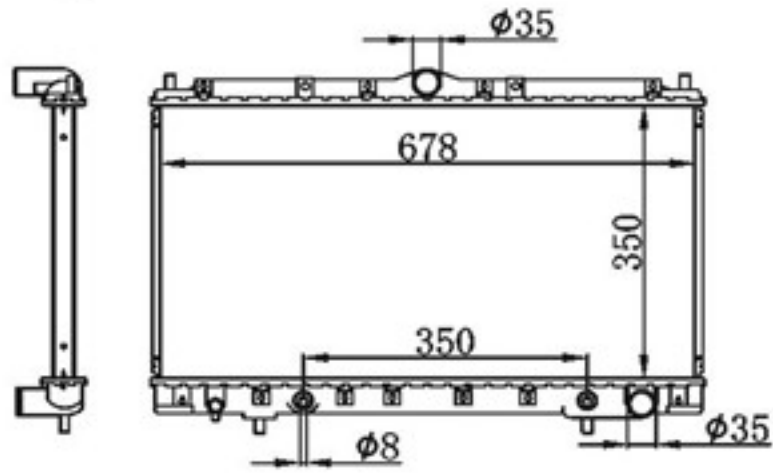

BY-37041

MODELS : ECLIPSE' 2.0iTURBO 95-96 AT P A : 16/26/32
CORE SIZE : 350×678 DPI : 2024-PA26
TANK SIZE : 47/47×700 OEM : MR127909
CARTON: 760*120*535 NISSENS: 62867