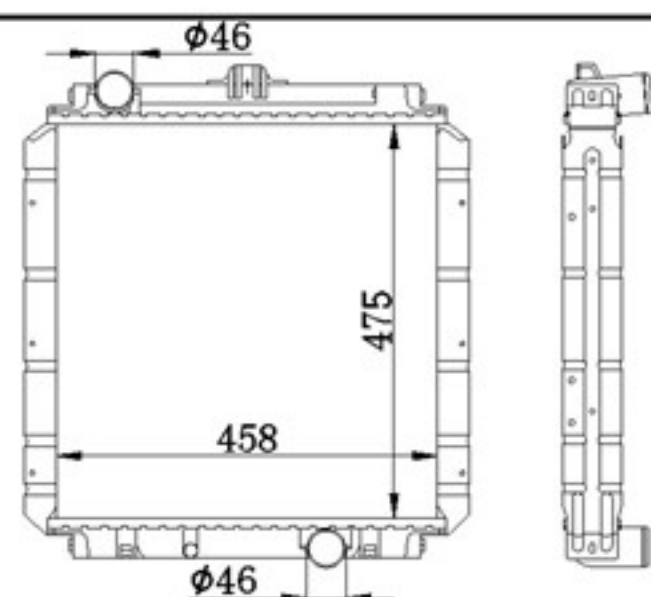

BY-37125

MODELS : CANTER 3.5 95-97 MT P A : 32/36
CORE SIZE : 475×458 DPI :
TANK SIZE : 64/64×484 OEM : ME299317
CARTON: 545*130*670 NISSENS: