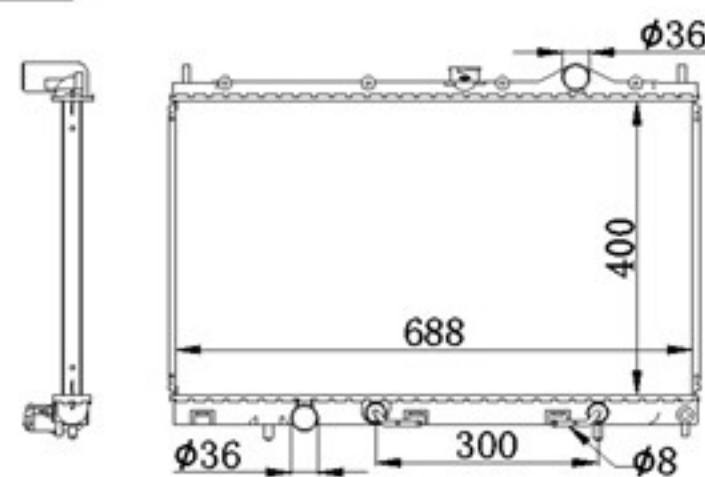

BY-37101

MODELS : LANCER' 01 AT P A : 16/22/26/32
CORE SIZE : 400×688 DPI :
TANK SIZE : 47/47×713 OEM :
CARTON: 775*120*575 NISSENS: