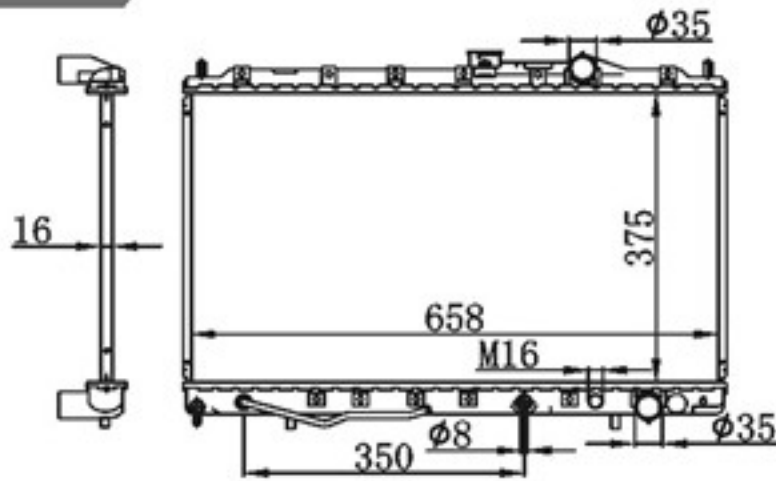

BY-37027

MODELS : GALANT E52A/E72A/4G93' 93-96 AT
CORE SIZE : 375x658
TANK SIZE : 33/48x678
CARTON: 740*125*550
P A : 16
DPI :
OEM : MB845793/MB845796
NISSENS: