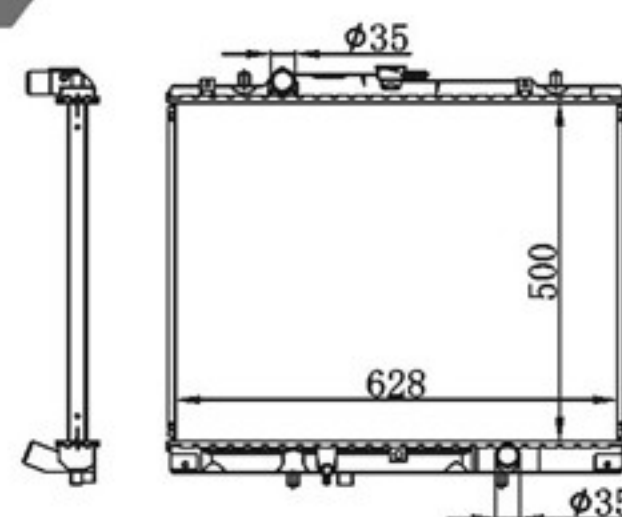

BY-37092

MODELS : MONTERO SPORT MT
CORE SIZE : 500×628
TANK SIZE : 55/55×660
CARTON: 720*130*705

P A : 16/22/26/32/36
DPI :
OEM : MN171179
NISSENS: