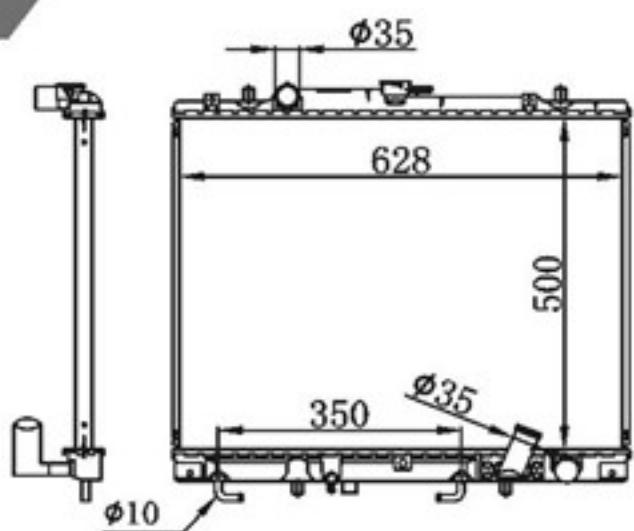

BY-37089

MODELS : MONTERO SPORT 98- AT
CORE SIZE : 500×628
TANK SIZE : 55/55×660
CARTON: 720*155*705

P A : 16/22/26/32/36
DPI :
OEM : MR258669
NISSENS: