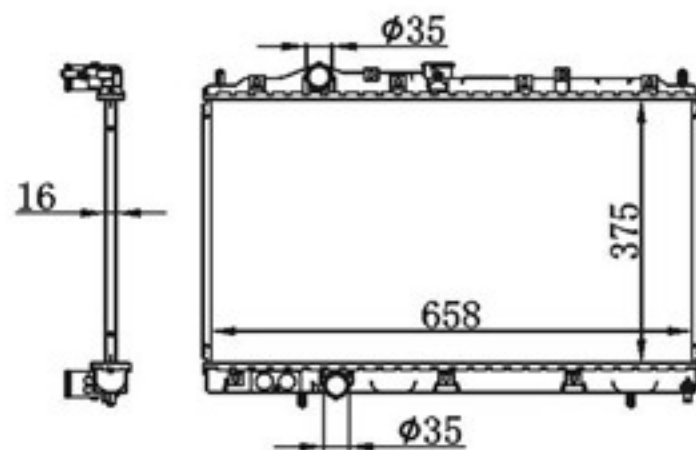

BY-37013

MODELS : LANCER' 95-99 MT
CORE SIZE : 375×658
TANK SIZE : 33/48×678
CARTON: 740*120*550
P A : 16
DPI : 2208
OEM : MR204532
NISSENS: 628591