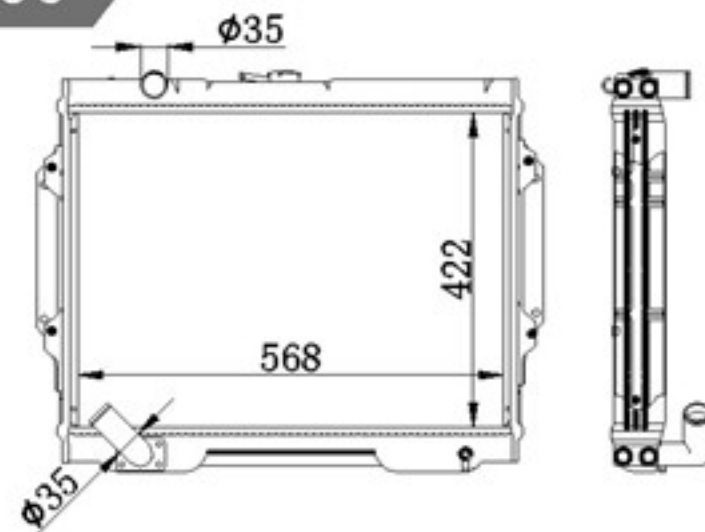

BY-37106

MODELS : PAJERO V33' 92-98 MT
CORE SIZE : 422×568
TANK SIZE : 61/61×598
CARTON: 730*170*610
P A : 26/32
DPI :
OEM :
NISSENS: