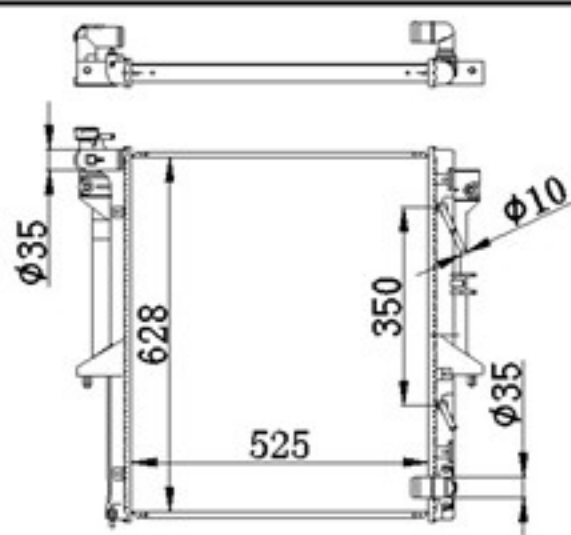

BY-37123

MODELS : L200' 07 AT P A : 16/26/32
CORE SIZE : 525×628 DPI :
TANK SIZE : 47.7/47.7×659.6 OEM : 1350A182/1350A183
CARTON: 795*145*760 NISSENS: 62896