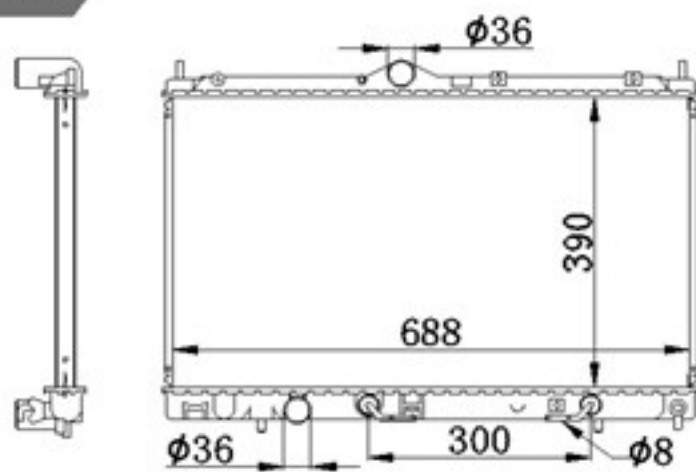

BY-37099

MODELS : LANCER' 01 (APM) AT P A : 16/22/26/32
CORE SIZE : 390×688 DPI :
TANK SIZE : 47/47×713 OEM :
CARTON: 775*120*565 NISSENS: