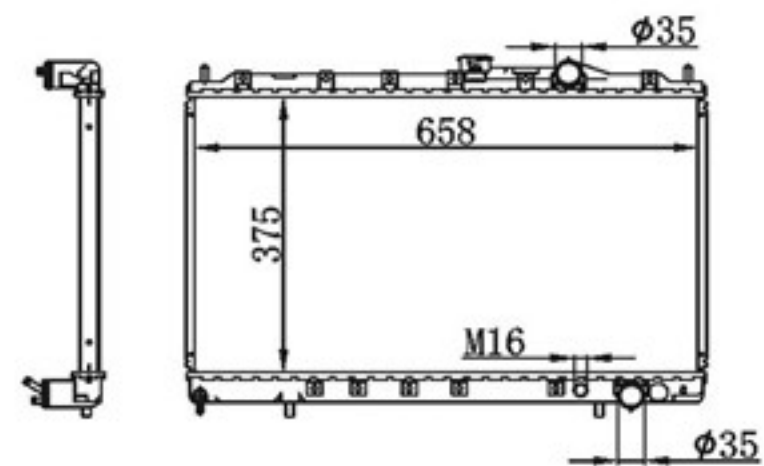

BY-37010

MODELS : LANCER' 92-94 MT
CORE SIZE : 375×658
TANK SIZE : 48/48×678
CARTON: 740*120*550
P A : 26/32
DPI :
OEM : MB660562/660566
NISSENS: