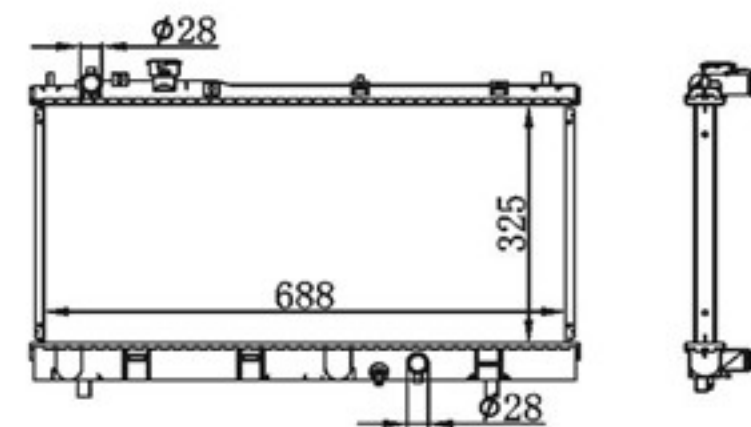

BY-33052

MODELS : Familia/323 BJ3P B3' 98-00 MT P A : 16/22/26/32
CORE SIZE : 325×688 DPI : 2302-PA16
TANK SIZE : 47/47×713 OEM : ZL01-15-200/200A
CARTON: 775*125*515 NISSENS: 62403