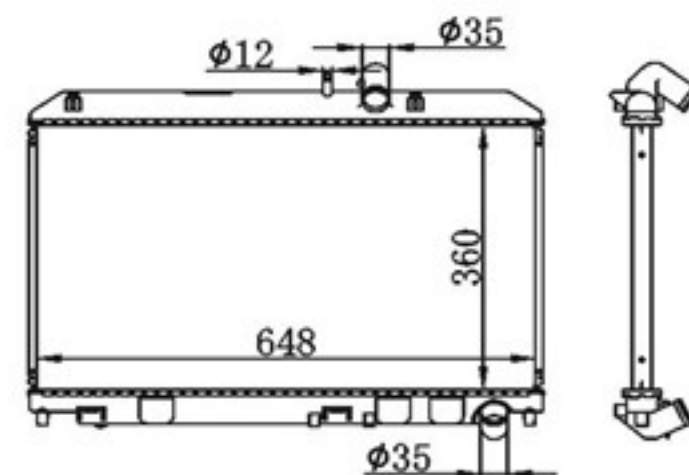

BY-33054

MODELS : RX-8 SE3P' 03 MT P A : 16/26/32
CORE SIZE : 360×648 DPI : 2695-PA26
TANK SIZE : 46/46×669 OEM : N3H1-15-200C
CARTON: 730*150*570 NISSENS: