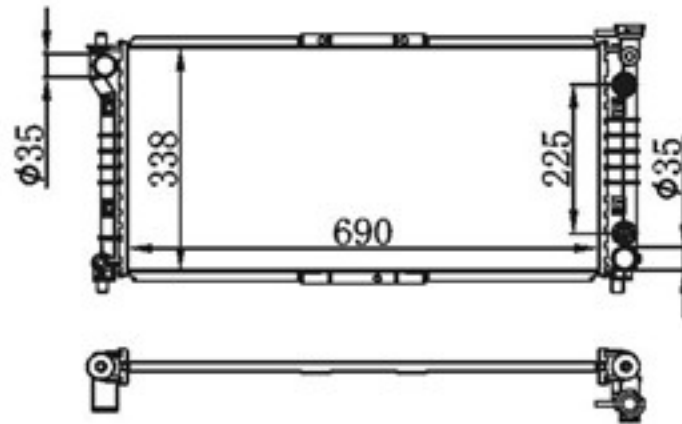

BY-33019

MODELS : 626' MX6' 93-97 2.0 AT
CORE SIZE : 690×338
TANK SIZE : 49/49×347
CARTON: 875*140*465

P A : 16/26
DPI : 1324-PA26
OEM : F23Z8005A/B
NISSENS: