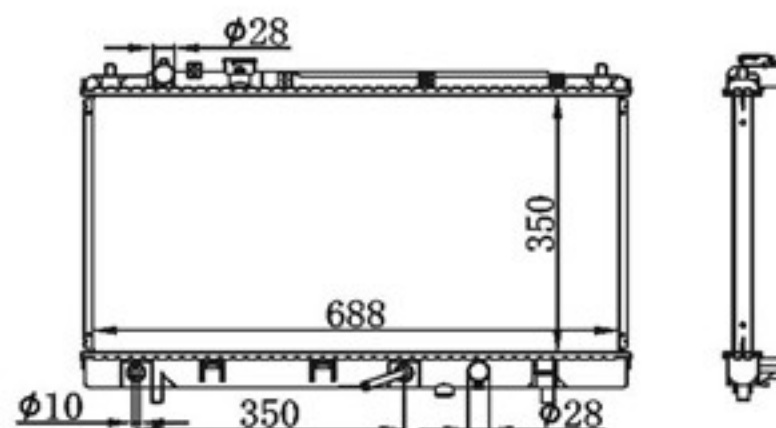

BY-33076

MODELS : Premacy CP8F' 99-01 AT P A : 16/22/26/32
CORE SIZE : 350×688 DPI :
TANK SIZE : 47/47×713 OEM : FP86-15-200A/B
CARTON: 775*125*540 NISSENS: