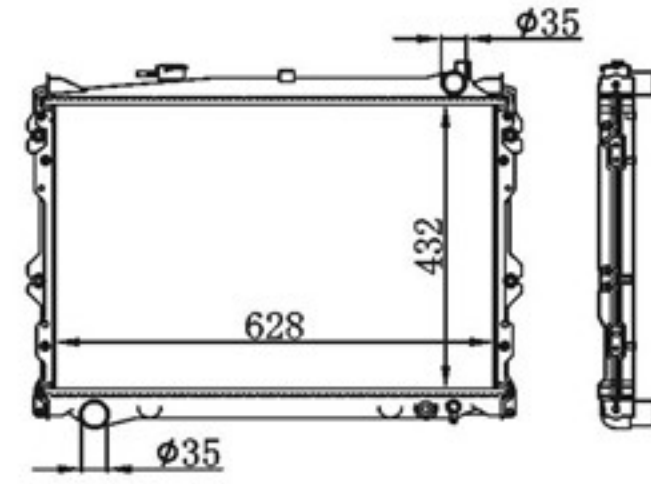

BY-33025

MODELS : MPV' 94-95 929HC AT P A : 16/26/32
 CORE SIZE : 432×628 DPI :
 TANK SIZE : 46/46×669 OEM : G602-15-200B
 CARTON: 760*135*620 NISSENS:

BY-33026

MODELS : MPV' 94-95 929HC AT P A : 16/26/32
 CORE SIZE : 432×628 DPI :
 TANK SIZE : 46/46×669 OEM : JE15-15-200B
 CARTON: 760*135*620 NISSENS: