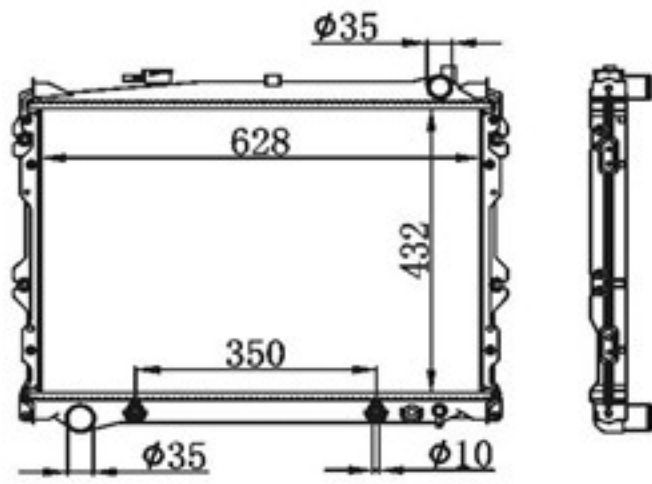

BY-33025

MODELS : MPV' 94-95 929HC AT P A : 16/26/32
 CORE SIZE : 432×628 DPI :
 TANK SIZE : 46/46×669 OEM : G602-15-200B
 CARTON: 760*135*620 NISSENS:

BY-33026

MODELS : MPV' 94-95 929HC AT P A : 16/26/32
 CORE SIZE : 432×628 DPI :
 TANK SIZE : 46/46×669 OEM : JE15-15-200B
 CARTON: 760*135*620 NISSENS: