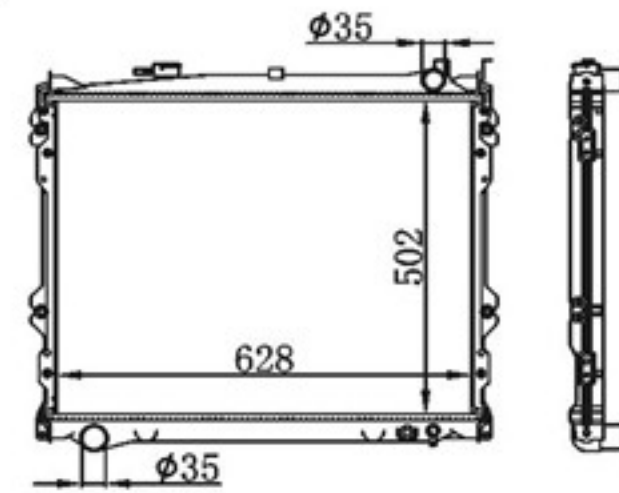

BY-33025

MODELS : MPV' 94-95 929HC AT P A : 16/26/32
 CORE SIZE : 432×628 DPI :
 TANK SIZE : 46/46×669 OEM : G602-15-200B
 CARTON: 760*135*620 NISSENS:

BY-33026

MODELS : MPV' 94-95 929HC AT P A : 16/26/32
 CORE SIZE : 432×628 DPI :
 TANK SIZE : 46/46×669 OEM : JE15-15-200B
 CARTON: 760*135*620 NISSENS:

BY-33027

MODELS : MPV VAN' 98 AT P A : 16/26/32
 CORE SIZE : 502×628 DPI : 2063-PA26
 TANK SIZE : 46/46×669 OEM : JE98-15-200C/JEA3-15-200B
 CARTON: 760*135*620 NISSENS: 62435

BY-33028

MODELS : MPV VAN' 98 AT P A : 16/26/32
 CORE SIZE : 502×628 DPI :
 TANK SIZE : 46/46×669 OEM : JE22-15-200A
 CARTON: 760*135*620 NISSENS: