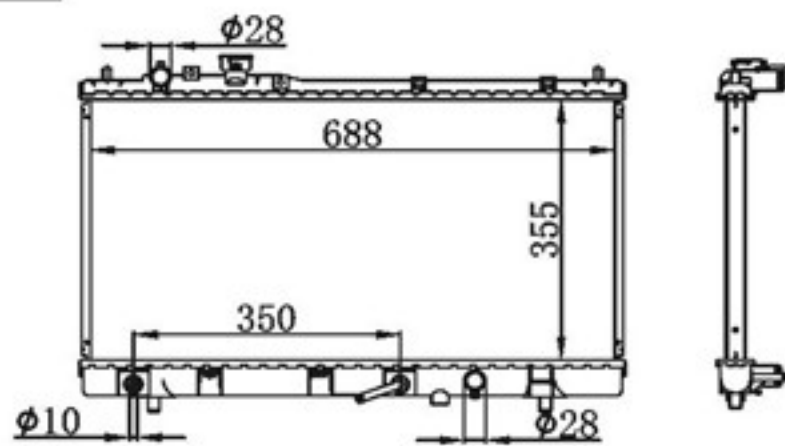

BY-33005

MODELS : PREMACY' 2002 AT
CORE SIZE : 355×688
TANK SIZE : 47/47×713
CARTON: 775*125*545

P A : 16/22/26/32
DPI :
OEM : FP85-15-200A/FP86-15-200A
NISSENS: