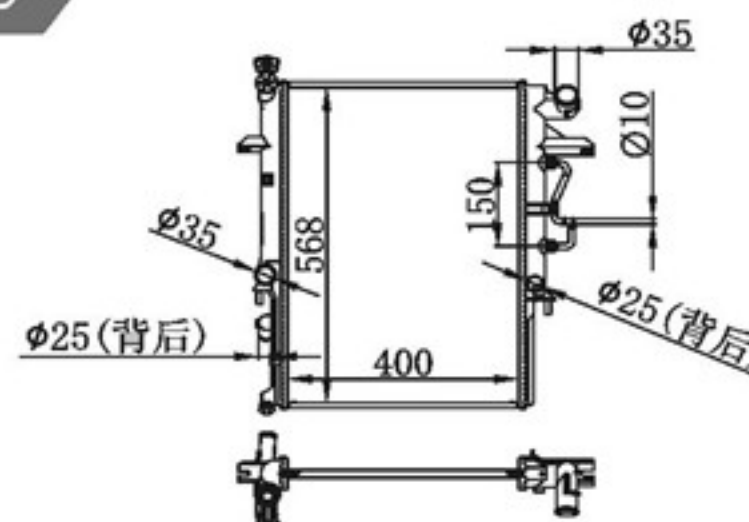

BY-33078

MODELS : Bongo SR5AM' 97-99 AT P A : 16/26
CORE SIZE : 400×568 DPI :
TANK SIZE : 55/55×582 OEM : WL64-15-200F
CARTON: 680*220*690 NISSENS: