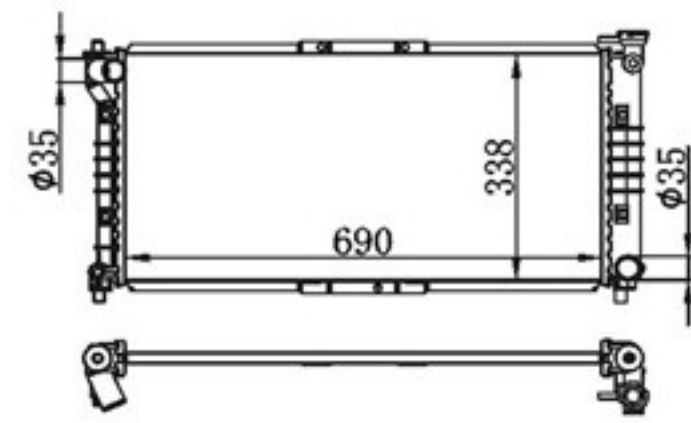

BY-33018

MODELS : 626' MX6' 93-97 2.0 MT
CORE SIZE : 690×338
TANK SIZE : 49/49×347
CARTON: 875*140*465

P A : 16/26
DPI :
OEM : FS19-15-2000/E
NISSENS: 62392A