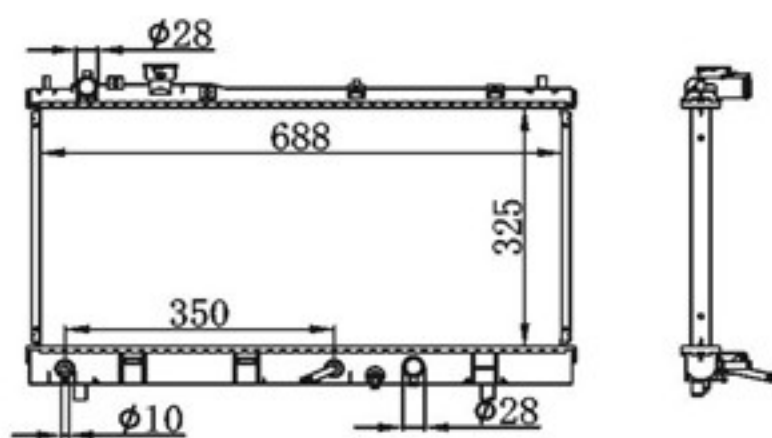

BY-33051

MODELS : Familia/323 BJ3P' 98 AT P A : 16/22/26/32
CORE SIZE : 325×688 DPI : 2303-PA16
TANK SIZE : 47/47×713 OEM : ZL04-15-200B
CARTON: 775*135*515 NISSENS: