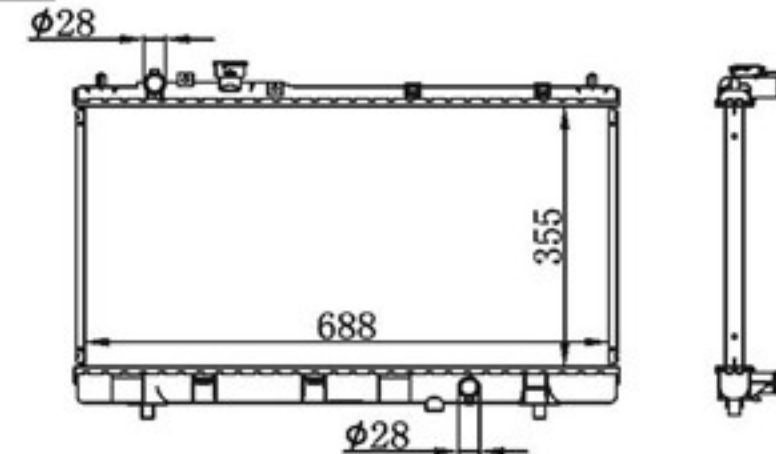

BY-33006

MODELS : PREMACY' 2002 MT
CORE SIZE : 355×688
TANK SIZE : 47/47×713
CARTON: 775*125*545

P A : 16/22/26/32
DPI :
OEM : FP87-15-200A
NISSENS: