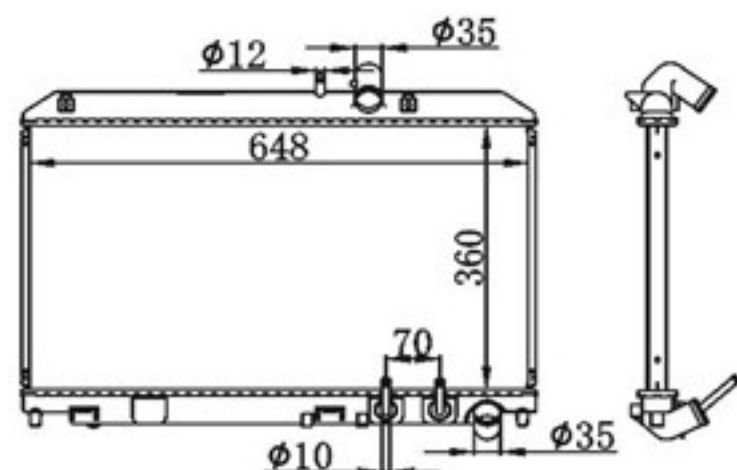

BY-33053

MODELS : RX-8 SE3P' 03 AT P A : 16/26/32
CORE SIZE : 360×648 DPI : 2694-PA26
TANK SIZE : 46/46×669 OEM : N3H2/N3H6-15-200C
CARTON: 730*150*570 NISSENS: 62458