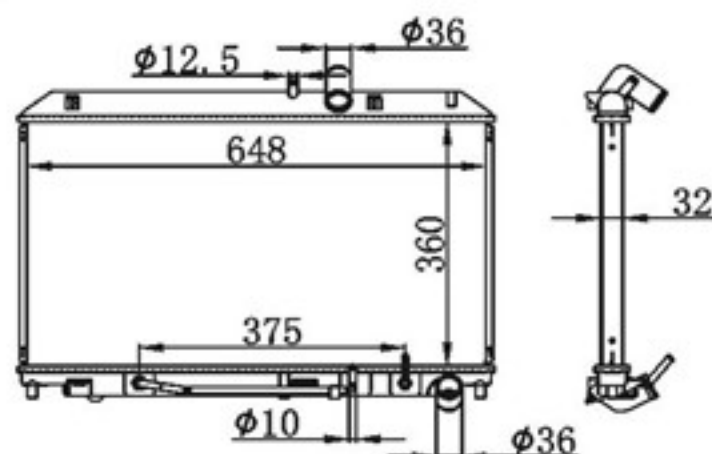

BY-33135

MODELS : RX-8 09-11 AT P A : 32
CORE SIZE : 360×648 DPI :
TANK SIZE : 46/46×669 OEM : N3R215200B
CARTON: NISSENS: