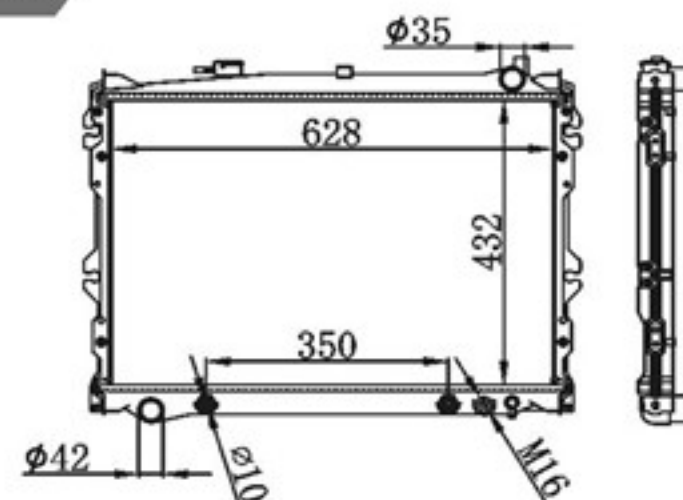

BY-33086

MODELS : MPV VAN' 91-95 AT P A : 16/26/32
CORE SIZE : 432×628 DPI : 1244/1459-PA26
TANK SIZE : 46/46×669 OEM : JE16-15-200D/E/C
CARTON: 770*135*620 NISSENS: