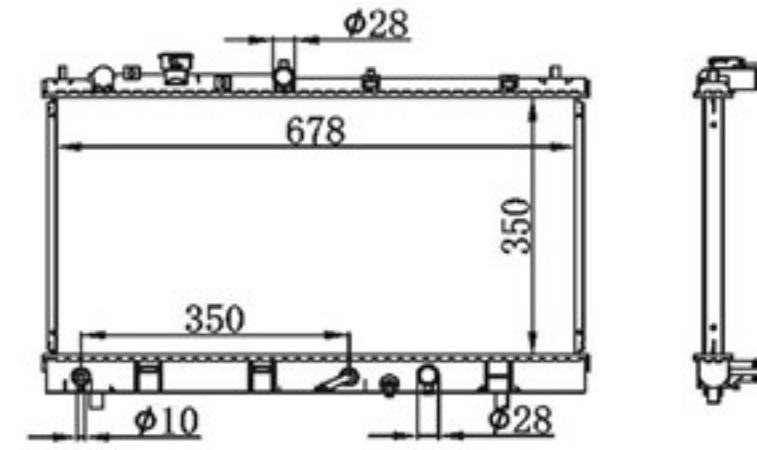

BY-33068

MODELS : Familia/323 BJEP' 98 AT P A : 16/26/32
CORE SIZE : 350×678 DPI :
TANK SIZE : 47/47×700 OEM : RFIV-15-200C/RF1W-15-200A
CARTON: 760*125*540 NISSENS: