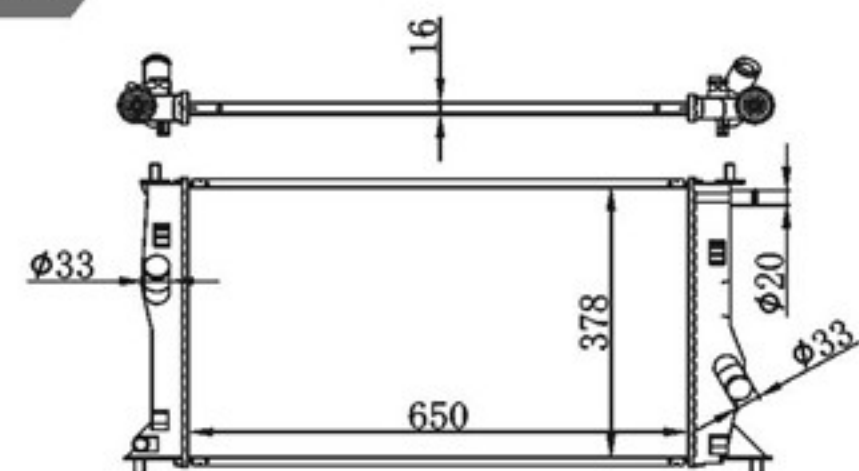

BY-33056

MODELS : MAZDA 5 GRAND TOURING 05-06 MT P A : 16
CORE SIZE : 650×378 DPI : 2894
TANK SIZE : 33/40×400 OEM : LFB7-15-200 A
CARTON: 905*140*480 NISSENS: 68503