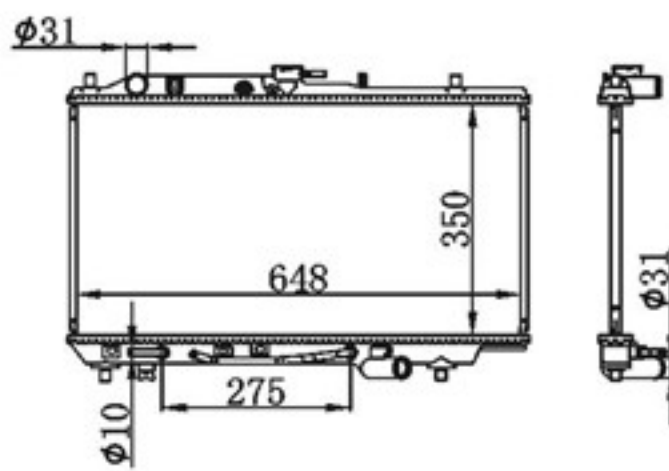

BY-33009

MODELS : 323' PROTEGE' 89-90 AT P A : 16/26/32
CORE SIZE : 350×648 DPI :
TANK SIZE : 46/46×669 OEM : B547-15-200D/B558
CARTON: 730*120*545 NISSENS: 62484