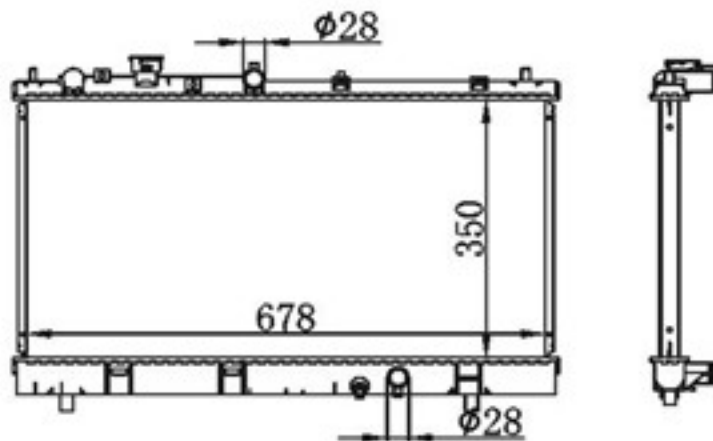

BY-33069

MODELS : Familia/323 BJEP' 98 MT P A : 16/26/32
CORE SIZE : 350×678 DPI :
TANK SIZE : 47/47×700 OEM : RFLS-15-200A/RF2L-15-200B
CARTON: 760*125*540 NISSENS: 62456A