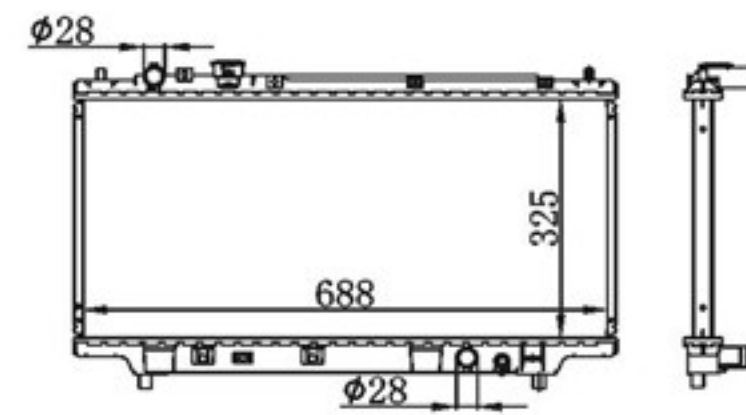

BY-33004

MODELS : 323' PROTEGE' 95-98 MT
CORE SIZE : 325×688
TANK SIZE : 47/47×713
CARTON: 775*125*515

P A : 16/22/26/32
DPI : 2175-PA16
OEM : B6BF-15-200G/B596-15-200
NISSENS: