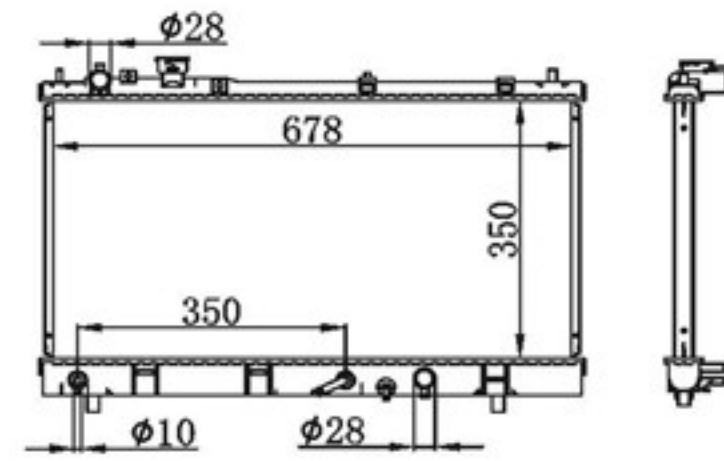

BY-33066

MODELS : PRIMARY/323' 99-03 AT P A : 16/26/32
CORE SIZE : 350×678 DPI :
TANK SIZE : 47/47×700 OEM : RFIV-15-200C/200A
CARTON: 760*125*540 NISSENS: