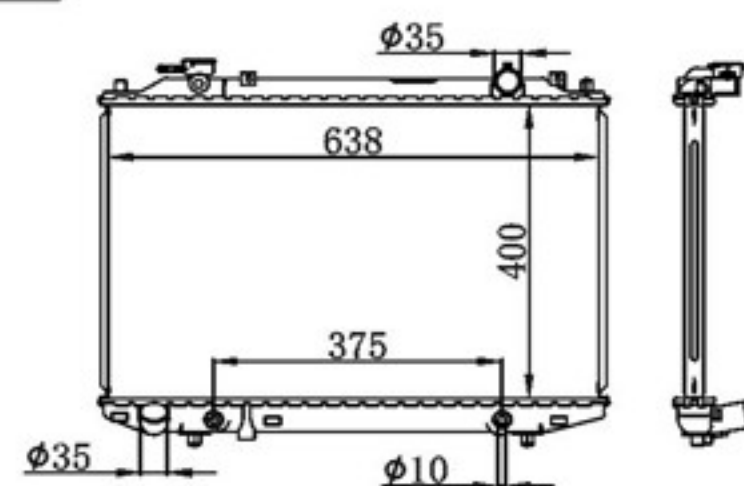

BY-33064

MODELS : MAZDA B2200' 96-99 B2200 AT P A : 16/26/32
CORE SIZE : 400×638 DPI :
TANK SIZE : 49.5/49.5×649.5 OEM :
CARTON: 710*130*575 NISSENS: