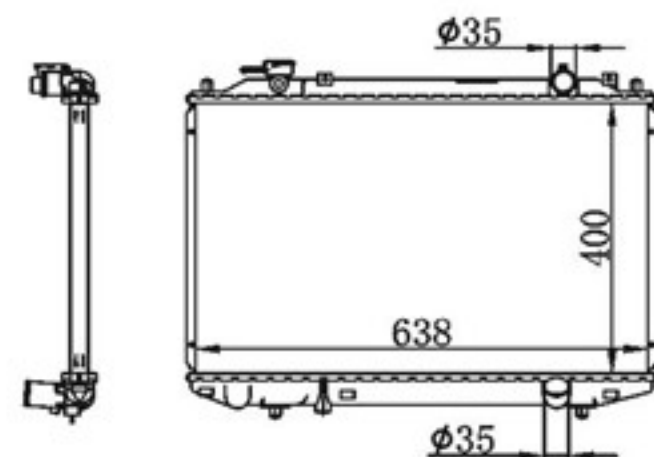

BY-33112

MODELS : MAZDA PICKUP B2200 MT P A : 16/26/32
CORE SIZE : 400×638 DPI :
TANK SIZE : 49.5/49.5×649.5 OEM :
CARTON: 710*130*580 NISSENS: