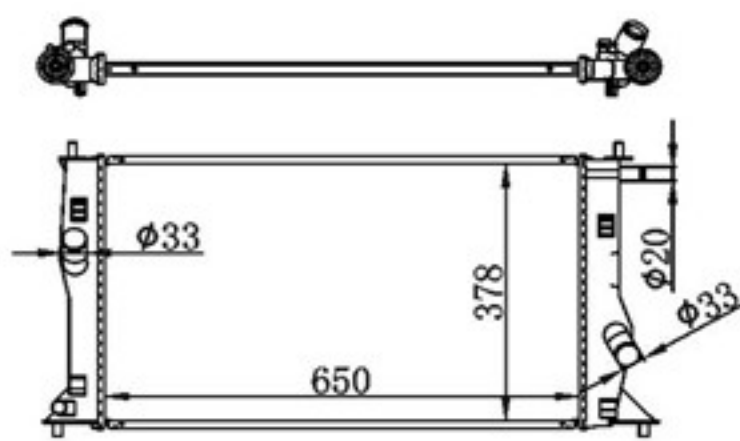

BY-33057

MODELS : MAZDA 5 GRAND TOURING 05-06 MT P A : 22/26
CORE SIZE : 650×378 DPI :
TANK SIZE : 40/40×400 OEM : LFB7-15-200 A
CARTON: 905*140*480 NISSENS: 68503