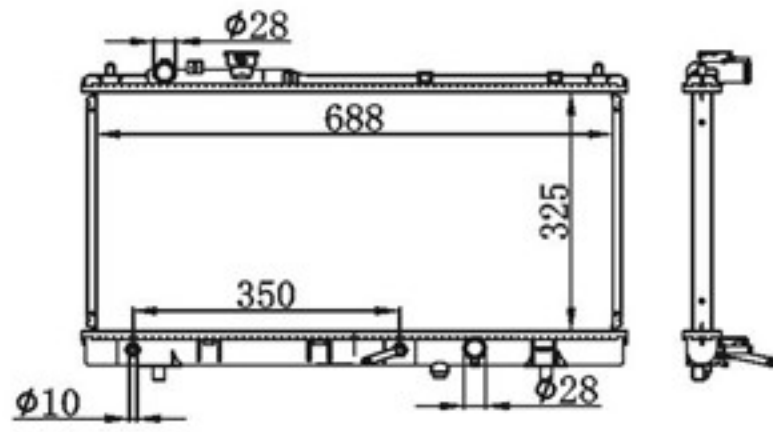

BY-33001

MODELS : 323' FML' 2003 AT
 CORE SIZE : 325×688
 TANK SIZE : 47/47×713
 CARTON: 775*125*515

P A : 16/22/26/32
 DPI : 2303-PA16
 OEM : FS8W-15-200/FS8W-15-200B
 NISSENS: 69463

BY-33002

MODELS : 323' FML' 2003 MT
 CORE SIZE : 325×688
 TANK SIZE : 47/47×713
 CARTON: 775*125*515