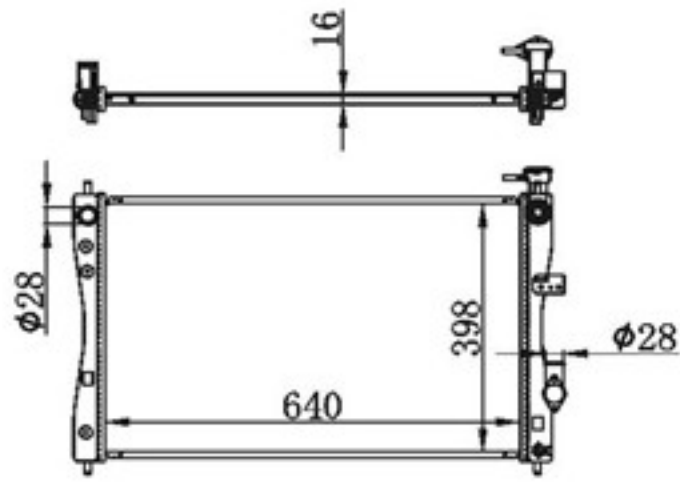

BY-33145

MODELS : MCC SMART FORFOUR 1.11 04- MT P A : 16
CORE SIZE : 640×398 DPI :
TANK SIZE : 35.7/35.7×426 OEM : MN130393
CARTON: NISSENS: 68183