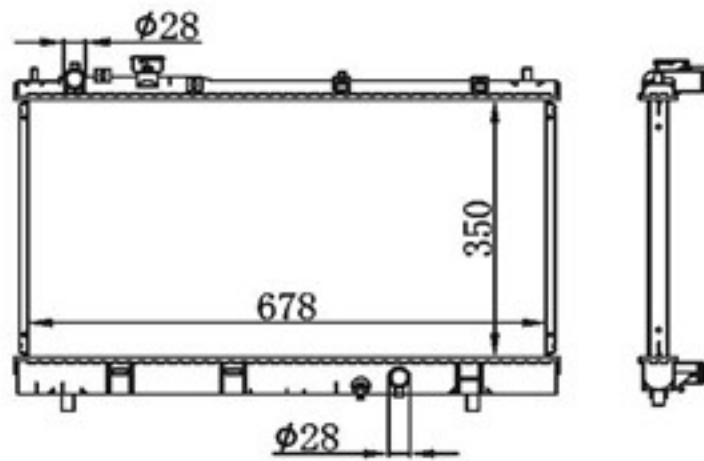

BY-33067

MODELS : PRIMARY/323' 99-03 MT P A : 16/26/32
CORE SIZE : 350×678 DPI :
TANK SIZE : 47/47×700 OEM : RFLS-15-200A/200B/200C
CARTON: 760*125*540 NISSENS: