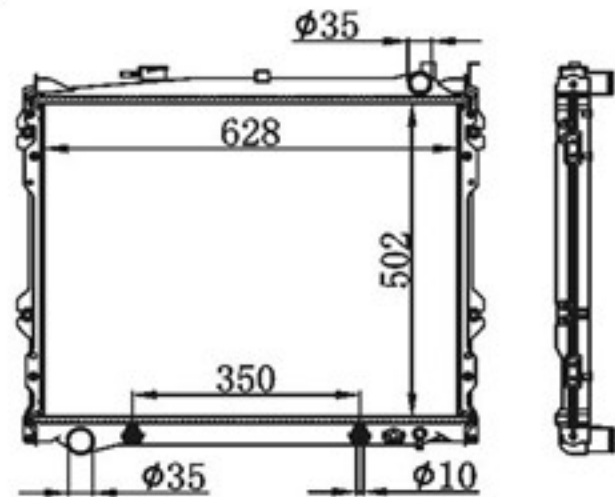

BY-33025

MODELS : MPV' 94-95 929HC AT P A : 16/26/32
 CORE SIZE : 432×628 DPI :
 TANK SIZE : 46/46×669 OEM : G602-15-200B
 CARTON: 760*135*620 NISSENS:

BY-33026

MODELS : MPV' 94-95 929HC AT P A : 16/26/32
 CORE SIZE : 432×628 DPI :
 TANK SIZE : 46/46×669 OEM : JE15-15-200B
 CARTON: 760*135*620 NISSENS:

BY-33027

MODELS : MPV VAN' 98 AT P A : 16/26/32
 CORE SIZE : 502×628 DPI : 2063-PA26
 TANK SIZE : 46/46×669 OEM : JE98-15-200C/JEA3-15-200B
 CARTON: 760*135*620 NISSENS: 62435

BY-33028

MODELS : MPV VAN' 98 AT P A : 16/26/32
 CORE SIZE : 502×628 DPI :
 TANK SIZE : 46/46×669 OEM : JE22-15-200A
 CARTON: 760*135*620 NISSENS: