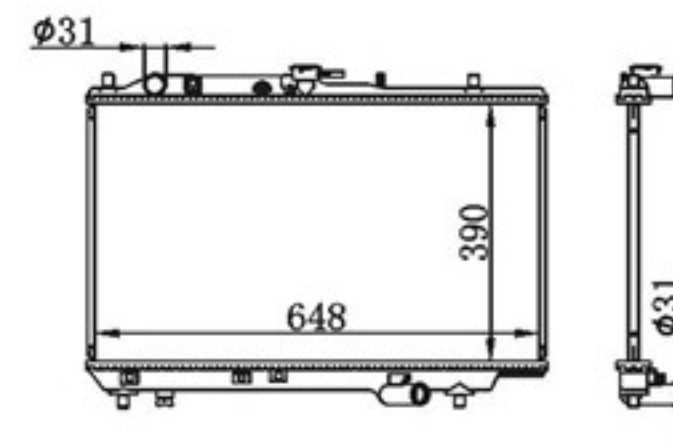

BY-33007

MODELS : 323' PROTEGE' 90-94 AT
 CORE SIZE : 390×648
 TANK SIZE : 46/46×669
 CARTON: 730*120*585

P A : 16/26/32
 DPI : 1135-PA26
 OEM : B557-15-200D
 NISSENS: 62378

BY-33008

MODELS : 323' PROTEGE' 90-94 MT
 CORE SIZE : 390×648
 TANK SIZE : 46/46×669
 CARTON: 730*120*585