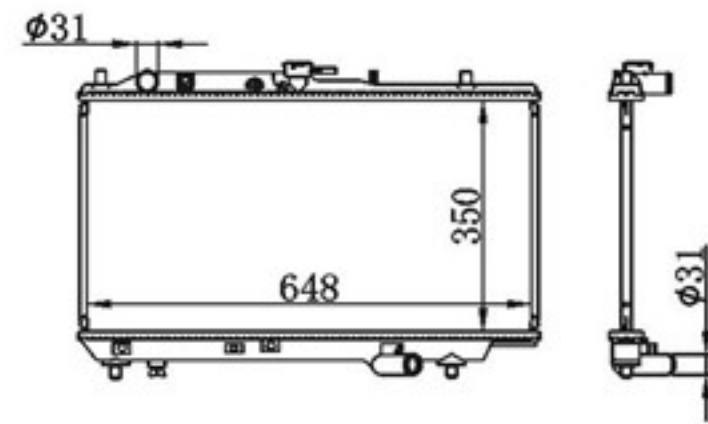

BY-33010

MODELS : 323' PROTEGE' 89-90 MT P A : 16/26/32
CORE SIZE : 350×648 DPI :
TANK SIZE : 46/46×669 OEM : BP28-15-200C/B63F-15-2000
CARTON: 730*120*545 NISSENS: 62408A