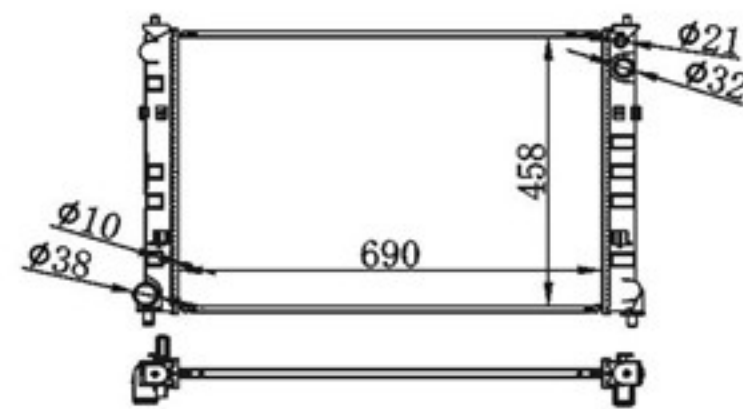

BY-33114

MODELS : MPV W/TOW 2002-2004 MT
CORE SIZE : 690×458
TANK SIZE : 47/47×482
CARTON: 850*150*640

P A : 16/26
DPI : 2456-PA26
OEM :
NISSENS: