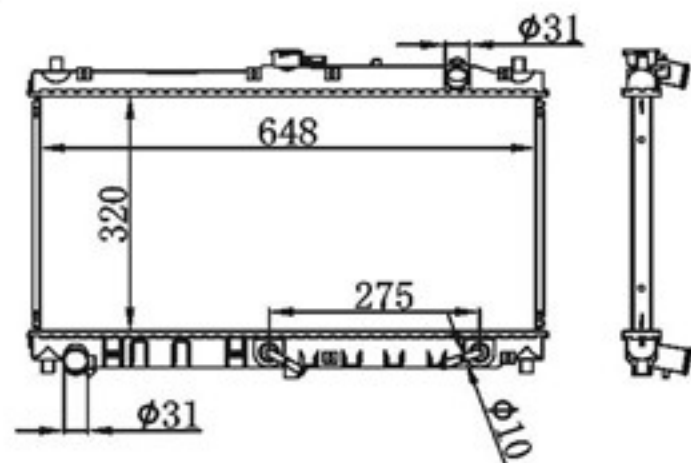

BY-33043

MODELS : Roadster/Miata/MX-5 NB6C'97 AT
CORE SIZE : 320×648
TANK SIZE : 46/46×669
CARTON: 730*120*495

P A : 16/26/32
DPI : 2268-PA16
OEM : BP4X/BP4W-15-200 A
NISSENS: 62467