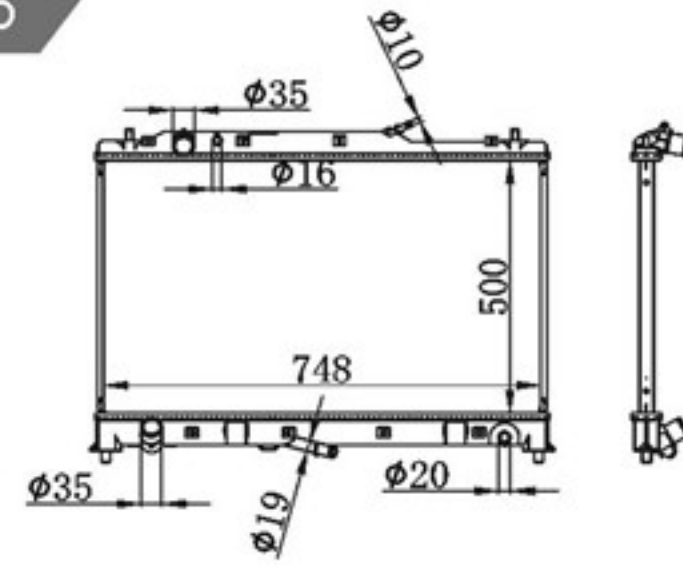

BY-33146

MODELS : MAZDA CX-9 07-12 MT P A : 16/26
CORE SIZE : 500×748 DPI :
TANK SIZE : 48/48×774 OEM :
CARTON: NISSENS: