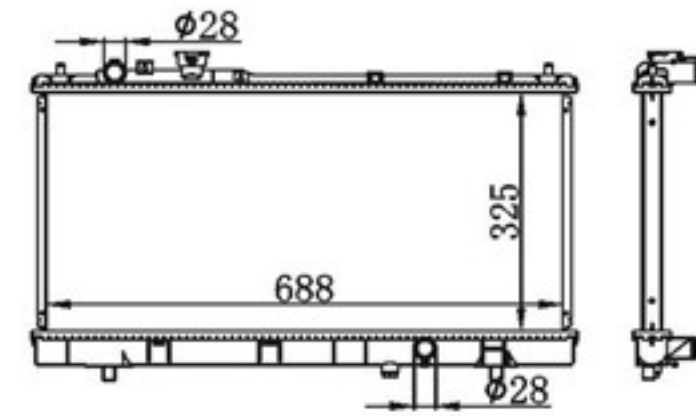

BY-33001

MODELS : 323' FML' 2003 AT
 CORE SIZE : 325×688
 TANK SIZE : 47/47×713
 CARTON: 775*125*515

P A : 16/22/26/32
 DPI : 2303-PA16
 OEM : FS8W-15-200/FS8W-15-200B
 NISSENS: 69463

BY-33002

MODELS : 323' FML' 2003 MT
 CORE SIZE : 325×688
 TANK SIZE : 47/47×713
 CARTON: 775*125*515