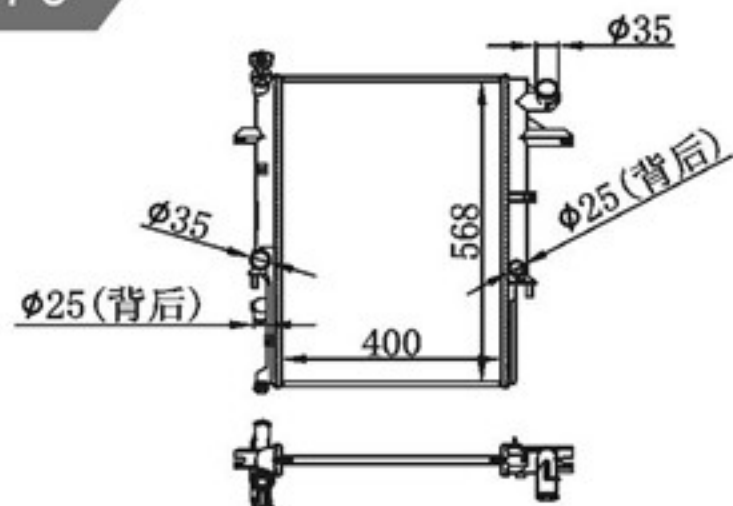

BY-33079

MODELS : Bongo SR5AM' 97-99 MT P A : 16/26
CORE SIZE : 400×568 DPI :
TANK SIZE : 55/55×582 OEM : WL63-15-200G
CARTON: 680*220*690 NISSENS: