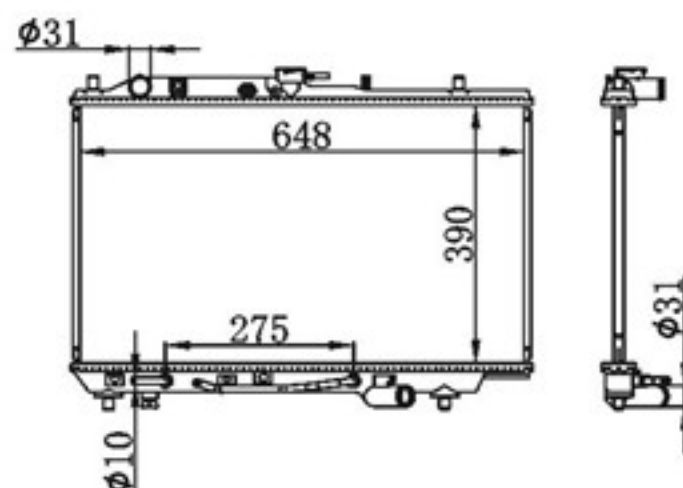

BY-33007

MODELS : 323' PROTEGE' 90-94 AT
 CORE SIZE : 390×648
 TANK SIZE : 46/46×669
 CARTON: 730*120*585

P A : 16/26/32
 DPI : 1135-PA26
 OEM : B557-15-200D
 NISSENS: 62378

BY-33008

MODELS : 323' PROTEGE' 90-94 MT
 CORE SIZE : 390×648
 TANK SIZE : 46/46×669
 CARTON: 730*120*585