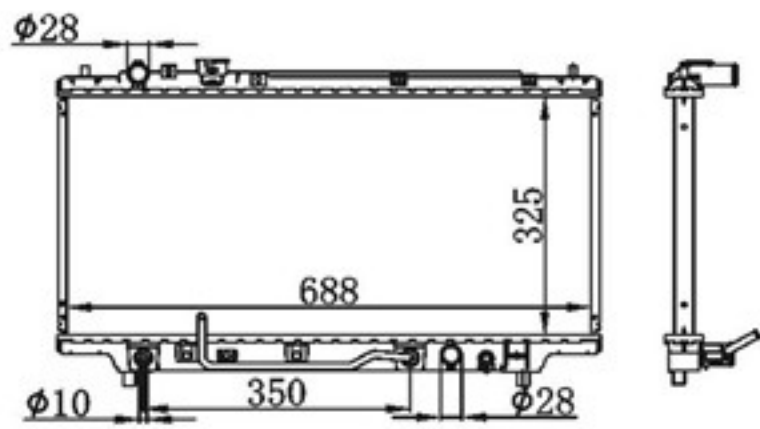

BY-33003

MODELS : 323' PROTEGE' 95-98 AT
CORE SIZE : 325×688
TANK SIZE : 47/47×713
CARTON: 775*125*515

P A : 16/22/26/32
DPI : 1704/1832-PA16
OEM : B6BG-15-200F
NISSENS: 62384