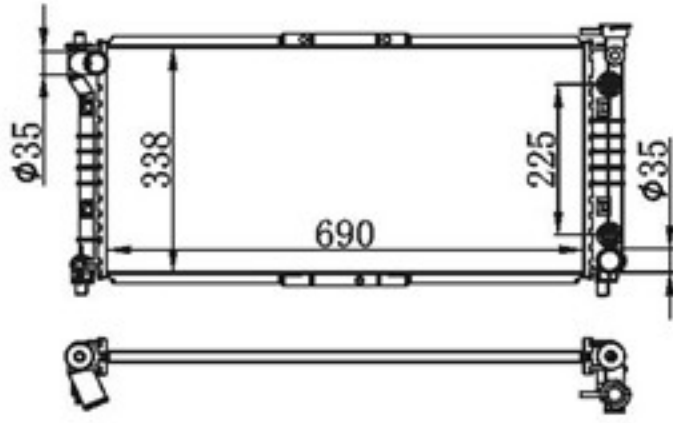

BY-33016

MODELS : 626' MX6' SPORT' 88-92 MT P A : 16/26
 CORE SIZE : 400×638 DPI :
 TANK SIZE : 50/50×666 OEM : F8C1/F8C7-15-200/FE4J15200A
 CARTON: 740*145*605 NISSENS: 62405A

BY-33017

MODELS : 626' MX6' 93-97 2.0 AT
 CORE SIZE : 690×338
 TANK SIZE : 49/49×347
 CARTON: 875*140*465