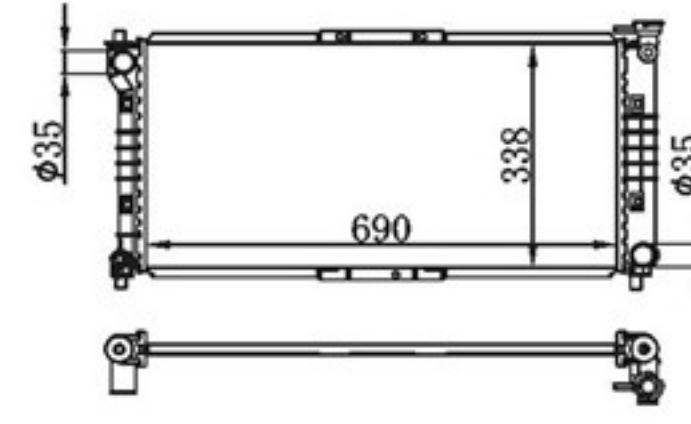

BY-33020

MODELS : 626' MX6' 93-97 2.0 MT
CORE SIZE : 690×338
TANK SIZE : 49/49×347
CARTON: 875*140*465

P A : 16/26
DPI :
OEM : F32Z8005A/B
NISSENS: