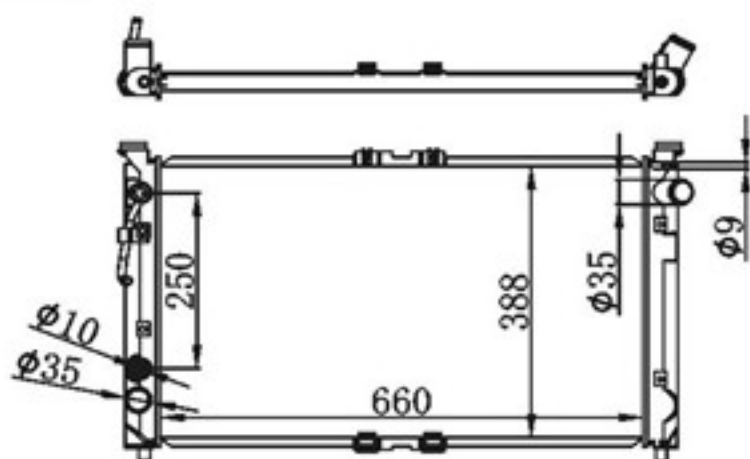

BY-33055

MODELS : MILLENIA V6 24V KF' 93 AT P A : 16/26
CORE SIZE : 660×388 DPI : 2065-PA26
TANK SIZE : 47/47×415.5 OEM : KL47-15-200A
CARTON: 860*150*515 NISSENS: 62401