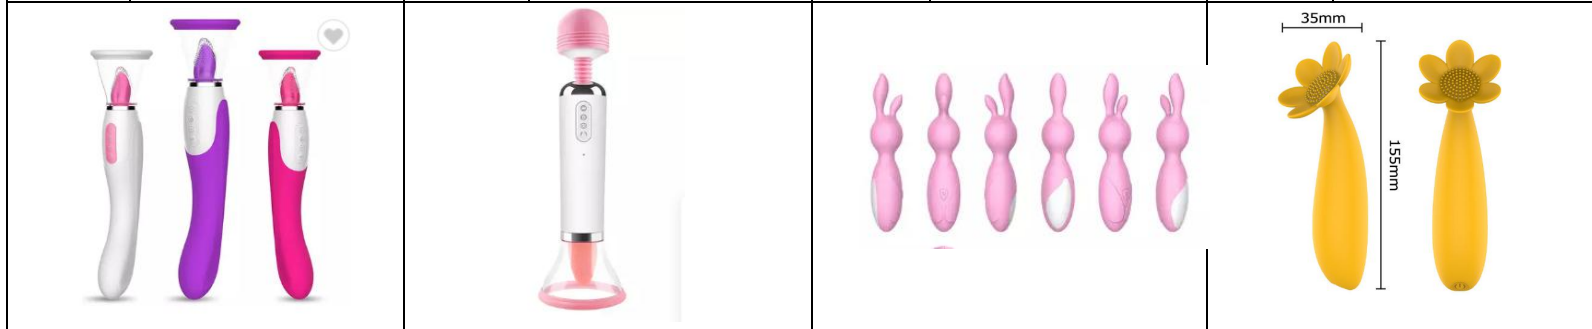

Model	JOV-81	Model	JOV-82	Model	JOV-83	Model	JOV-84
materials	silicone	materials	silicone	materials	silicone	materials	silicone
Desc	sucking, 7+10 licking, vibrating	Desc	sucking, licking	Desc	12 modes	Desc	19 modes
Spec	25*8cm 650g	Spec	25.5*5.5cm	Spec	16*3.27cm 100g	Spec	15.5*3.5cm 146g
MOQ	10pcs	MOQ	10pcs	MOQ	20pcs	MOQ	20pcs