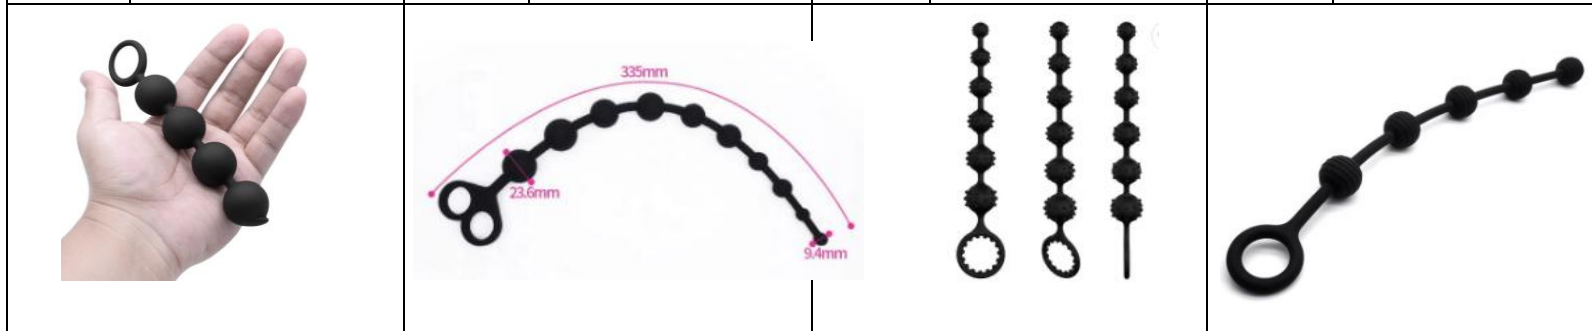

Model	JOA-53	Model	JOA-54	Model	JOA-55	Model	JOA-56
materials	silicone	materials	silicone	materials	SILICONE	materials	silicone
Desc		Desc		Desc		Desc	
Spec	15*2.5cm	Spec	33.5cm	Spec	22.6cm	Spec	25.5cm
MOQ	80pcs	MOQ	70pcs	MOQ	30pcs	MOQ	60pcs