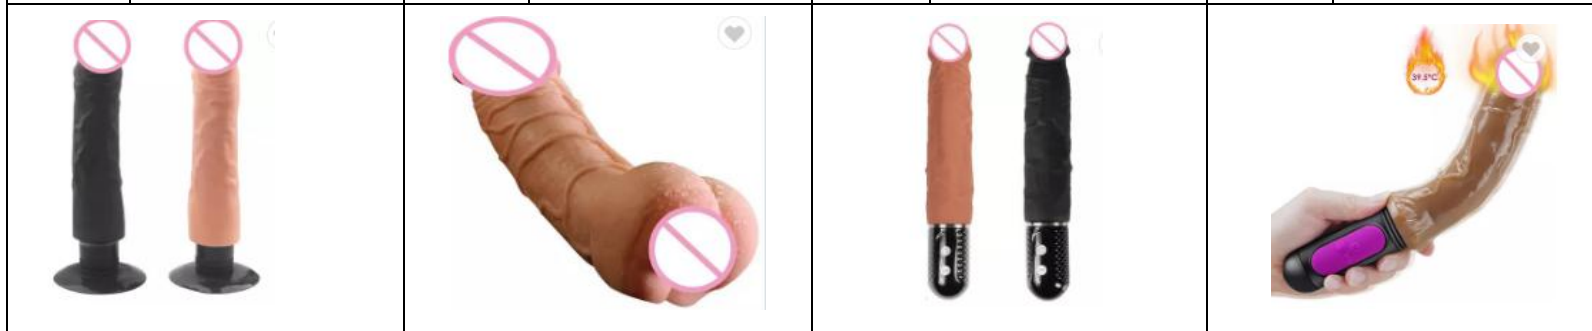

Model	JOD-41	Model	JOD-42	Model	JOD-43	Model	JOD-44
materials	TPE	materials	TPE	materials	silicone	materials	silicone
Desc		Desc		Desc	10-speed	Desc	multi-mode,heating
Spec	25*4CM 248G	Spec	21.5*4.5*7.5CM 360G	Spec	6.89*1.35inch 136g	Spec	26.5*4.7CM 270G
MOQ	50PCS	MOQ	15PCS	MOQ	15PCS	MOQ	15PCS