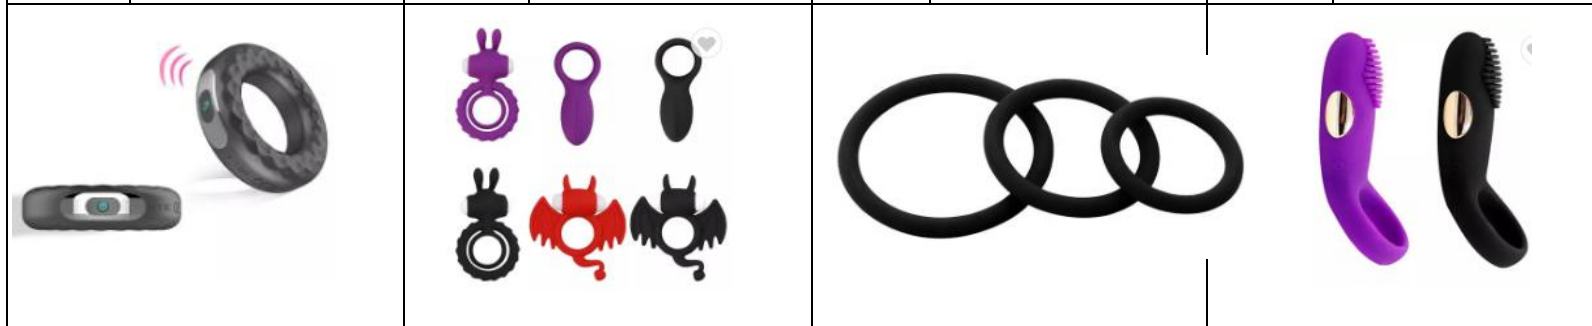

Model	JOR-13	Model	JOR-14	Model	JOR-15	Model	JOR-16
materials	silicone	materials	silicone	materials	SILICONE	materials	SILICONE